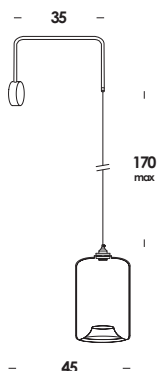

ambarabà 45/ap

E27 max 60w

compatibile con lampade classe C→A+
compatible with lamps class C→A+

finiture/finishes	codice/code
<i>totalwhite</i>-colore del diffusore a scelta <i>totalwhite-color diffuser at your choice</i>	ap00878
<i>totalblack</i>-colore del diffusore a scelta <i>totalblack-color diffuser at your choice</i>	ap00879
ottone brunito spazzolato-matt-colore del diffusore a scelta <i>old brassed brushed-matt-color diffuser at your choice</i>	ap00881
ramato brunito spazzolato-matt-colore del diffusore a scelta <i>old copper brushed-matt-color diffuser at your choice</i>	ap00882
ottone naturale lucido-colore del diffusore a scelta <i>natural brass polished-color diffuser at your choice</i>	ap00880