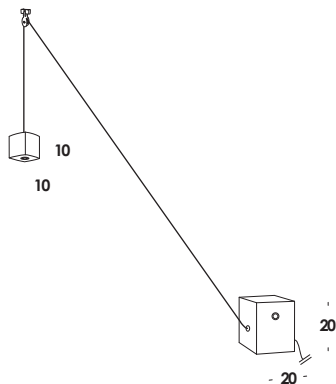

tiramisù 10/lp led on/off
2,4w 700mA 270lm 2700k
fornito con modulo led
integrato di classe A+
this luminaire contains built-in led A+

tiramisù 10/so led
2,4w 700mA 270lm 2700k
fornito con modulo led
integrato di classe A+
this luminaire contains built-in led A+

tiramisù 20/ph1 led on/off
3,7w 350mA 380lm 2700k
fornito con modulo led
integrato di classe A+
this luminaire contains built-in led A+