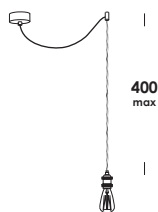

erocosì 10/so dec.

E27 max 60w
compatibile con lampade classe E→A+
compatible lamps class E→A+
fornito con lampada di classe E
supplied with lamp class E

ottonato brunito spazzolato-matt
cavo treccia colore a richiesta
old brass brushed-matt - twisted cable color on demand

so01137