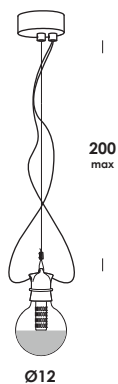

suspension luminaire adjustable in height with body in die-cast aluminium finished painted totalwhite, totalblack or old brass. supplied with lamp led half top dome sandblasted. also with integrated led module and opal diffuser.