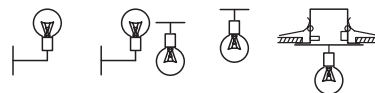

apparecchio parete/soffitto, incasso direzionabile con snodo in acciaio finitura cromo o verniciato *totalwhite*, *totalblack* o in ottone grezzo non trattato. anche con portalampe in ceramica e snodo a farfalla, con diffusore in vetro chiaro ed opale. con led integrato.

wall/ceiling luminaire adjustable junction with iron structure chrome finished or painted *totalwhite*, *totalblack* or in raw brass untreated. also with ceramic socket and butterfly joint, with glass diffuser opal or clear. led module integrated.

tiges 15/sp snodo ceramica

E27 max 60w
compatibile con lampade classe E→A+
compatible lamps class E→A+

finiture/finishes	codice/code
<i>totalwhite</i>	sp00199
<i>totalblack</i>	sp00200
ottone grezzo non trattato-ceramica	sp00201
<i>raw brass untreated-ceramic</i>	
cromo-ceramica/ <i>chrome-ceramic</i>	sp00202
ottone grezzo non trattato-nero-ceramica	sp00203
<i>raw brass untreated-black-ceramic</i>	

tiges 15/sp snodo

E27 max 60w
compatibile con lampade classe E→A+
compatible lamps class E→A+

<i>totalwhite</i>	sp00209
<i>totalblack</i>	sp00210
ottone grezzo non trattato/ <i>raw brass untreated</i>	sp00211
cromo/chrome	sp00212
ottone grezzo non trattato-nero/ <i>raw brass untreated-black</i>	sp00213