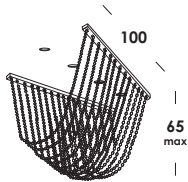

gioiello 60/pl led corona
17w 220V 1250lm 3000k
fornito con modulo led
integrato di classe A+
this luminaire contains built-in led A+

finiture/finishes

codice/code

acciaio AISI 430 lucido-naturale/iron AISI 430 mirror-clear	pl01463
acciaio AISI 430 lucido-bianco/iron AISI 430 mirror-white	pl01462
acciaio AISI 430 lucido-nero/iron AISI 430 mirror-black	pl01461

78 catene di perle in vetro/78 chains of beads in glass

gioiello drappo 100/pl led
4 x 2,4w 700mA 600lm 3000k
fornito con modulo led incasso
sostituibile classe A
this luminaire contains built-in led A+

acciaio AISI 430 lucido-naturale/iron AISI 430 mirror-clear	pl00606
acciaio AISI 430 lucido-bianco/iron AISI 430 mirror-white	pl00605
acciaio AISI 430 lucido-nero/iron AISI 430 mirror-black	pl00604

40 catene di perle in vetro/40 chains of beads in glass

a richiesta Ø 30-50-80-100/pl
Ø 30-50-80-100/pl on demand