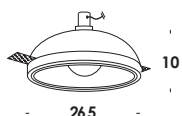

affilo 26/sp incasso
E27 max 60w
compatibile con lampade classe E→A+
compatible lamps class E→A+

gesso/plaster	inc00005