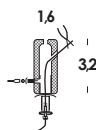

201 accessorio
supporto fune di tenuta
medio

supporto a soffitto medio automatico in alluminio tornito finitura cromo per decentramento fune di tenuta sp. 1,2-1,5mm dimensioni 1,6x3,2cm (tassello incluso)

automatic medium support decentralization aluminium chrome finished dimensions 1,6x3,2cm for iron wire sp.1,2-1,5mm (screw anchor included).

- bianco/white acc00437
- nero/black acc00436
- cromo/chrome acc00017
- brunito verniciato/old brass painted acc00439