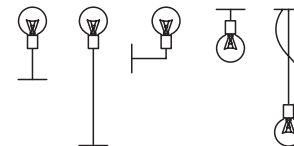

apparecchio da tavolo, pavimento, parete, soffitto, sospensione. telaio con fissaggio a magnete realizzato in filo di acciaio 5mm nelle finiture verniciato brunito, *totalwhite*, *totalblack* o galvanizzato cromo. versioni a parete anche con led di cortesia e doppia accensione.

table, floor, wall, ceiling, suspension luminaire with iron magnetic telaio finished totalwhite, totalblack, old brass painted, galvanized chrome. wall version with courtesy led and double lighting.

	finiture/finishes	codice/code
ideatelaio cubo 35/ap E27 max 60w compatibile con lampade classe E→A+ <i>compatible lamps class E→A+</i>	<i>totalwhite</i> <i>totalblack</i> brunito verniciato/<i>old brass painted</i>	ap00544 ap00545 ap00576
ideatelaio t.cono 35/ap E27 max 60w compatibile con lampade classe E→A+ <i>compatible lamps class E→A+</i>	<i>totalwhite</i> <i>totalblack</i> brunito verniciato/<i>old brass painted</i>	ap00543 ap00542 ap00578
ideatelaio twin 70/ap2 2 E27 max 60w compatibile con lampade classe E→A+ <i>compatible lamps class E→A+</i>	<i>totalwhite</i> <i>totalblack</i> brunito verniciato/<i>old brass painted</i>	ap00556 ap00557 ap00581

365