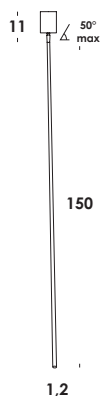

tubetto 150/pl

3w 700mA 180lm 2700k
fornito con modulo led
integrato di classe A+
this luminaire contains built-in led A+

<i>totalwhite</i>	pl00594
<i>totalblack</i>	pl00595
giallo/yellow	pl01531
arancio/orange	pl01532
rosso/red	pl01533
verde/green	pl01534
ottone grezzo non trattato/ raw brass untreated	pl01505
ramato/copper	pl01506
cromo/chrome	pl00593