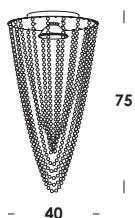

gioiello 40/pl led corto
17w 220V 1250lm 3000k
fornito con modulo led
integrato di classe A+
this luminaire contains built-in led A+

finiture/finishes	codice/code

acciaio AISI 430 lucido-naturale/iron AISI 430 mirror-clear	pl00522
acciaio AISI 430 lucido-bianco/iron AISI 430 mirror-white	pl00521
acciaio AISI 430 lucido-nero/iron AISI 430 mirror-black	pl00520

25 catene di perle in vetro/25 chains of beads in glass