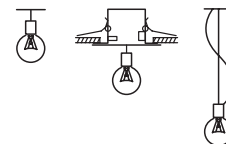

apparecchio a sospensione regolabile in altezza con speciale cavo elettrico coassiale. versione a soffitto con corpo direzionabile di circa 50° max in alluminio estruso finitura verniciato *totalwhite*, *totalblack*, giallo, arancio, rosso e verde o con finiture galvaniche cromo o ramato. anche in versione ottone grezzo non trattato. a richiesta fissaggio a soffitto ad incasso.

suspension luminaire with extruded aluminium body adjustable in lenght on special coaxial electric cable. ceiling version adjustable 50° max finished in painted totalwhite, totalblack, yellow, orange, red and green. galvanized finishes in chrome or copper or in raw brass untreated. with fixing base recessed on demand.