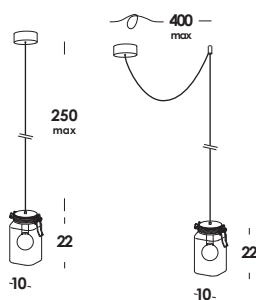

ap00654

cromo-cavo blu/chrome-blue cable

ap00652

cromo-cavo rosso/chrome-red cable

ap00650

cromo-cavo trasparente/chrome-clear cable

ap00651

fornito con lampada led opale cod.lamled054 G95 9w 800lm 2700k
supplied with led opal lamp cod.lamled054 G95 9w 800lm 2700k