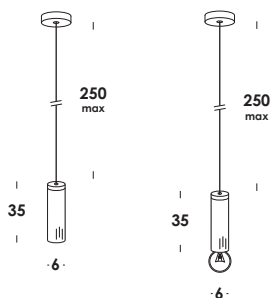

C-yl 35/so led

Gz10 max 50w
compatibile con lampade classe C→A+
fornito con lampada classe A+
compatible lamps class C→A+
supplied with led lamp
replaceable class A+

<i>totalwhite</i>	so00075
<i>totalblack</i>	so00077
brunito verniciato-cavo nero/old brass painted-cable black	so00838

C-yl 35/so

E27 max 100w
compatibile con lampade classe E→A+
compatible lamps class E→A+

<i>totalwhite</i>	so00078
<i>totalblack</i>	so00080
brunito verniciato-cavo nero/old brass painted-cable black	so00837