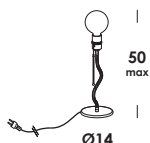

apparecchio da tavolo, pavimento, parete/soffitto e soffitto con braccio regolabile in acciaio finitura cromo, verniciato *totalwhite* o *totalblack*, brunito scuro-matt, ottone grezzo non trattato. interruttore on/off su cavo per la versione tavolo e pavimento. anche in versione led integrato.

table, floor, wall/ceiling and ceiling luminaire and structure with adjustable iron chrome finished, painted totalwhite or totalblack, old brass-matt, raw brass untreated. on/off switch on cable for table and floor version. also with led integrated.

flex 14/lp on/off tiretta
E27 max 60w
compatibile con lampade classe E→A+
compatible lamps class E→A+

finiture/finishes	codice/code
cromo/chrome	lp00082
brunito scuro-matt/old brass-matt	lp00682

flex 13/lp led on/off
led 3,7w 350mA 380lm 2700k
fornito con modulo led
integrato di classe A+
this luminaire contains built-in led A+

<i>totalwhite</i>	lp00683
<i>totalblack</i>	lp00684
cromo/chrome	lp00687
ottone grezzo non trattato-bianco/raw brass untreated-white	lp00685
ottone grezzo non trattato-nero/raw brass untreated-black	lp00686

315

flex 26/ph on/off
E27 max 60w
compatibile con lampade classe E→A+
compatible lamps class E→A+

<i>totalwhite</i>	ph00071
<i>totalblack</i>	ph00072
cromo/chrome	ph00010

flex 26/ph led on/off
7,5w 700mA 650lm 3000k
fornito con modulo led
integrato di classe A+
this luminaire contains built-in led A+

<i>totalwhite</i>	ph00074
<i>totalblack</i>	ph00075
cromo/chrome	ph00073

flex 10/ap tondo on/off tiretta
E27 max 60w
compatibile con lampade classe E→A+
compatible lamps class E→A+

cromo/chrome	ap00120
brunito scuro-matt/old brass-matt	ap00912