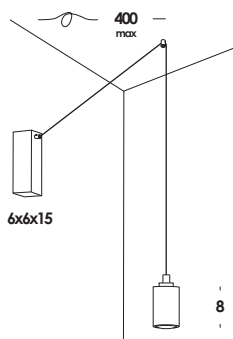

ideacemento 15/so led dec.
3,7w 350mA 380lm 2700k
fornito con modulo led
integrato di classe A+
this luminaire contains built-in led A+

cemento naturale - cavo nero/solid cement-cable black so01180