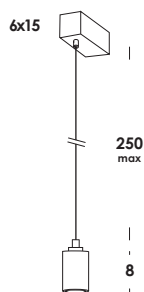

cemento naturale/solid cement

sp00900

finiture/finishes codice/code

ideacemento 15/ap led lungo
 3,7w 350mA 380lm 2700k
 fornito con modulo led
 integrato di classe A+
this luminaire contains built-in led A+