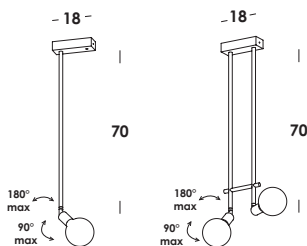

tiperdue 70/pl snodo

E27 max 60w
compatibile con lampade classe E→A
compatible with lamps class E→A

<i>totalwhite</i>	pl01658
<i>totalblack</i>	pl01659
ottone grezzo non trattato-bianco	pl01660
<i>raw brass untreated-white</i>	
ottone grezzo non trattato-nero	pl01661
<i>raw brass untreated-black</i>	
ottone grezzo non trattato/<i>raw brass untreated</i>	pl01667

tiperdue 70/pl2 snodi

2 E27 max 60w
compatibile con lampade classe E→A
compatible with lamps class E→A

<i>totalwhite</i>	pl01620
<i>totalblack</i>	pl01621
ottone grezzo non trattato-bianco	pl01623
<i>raw brass untreated-white</i>	
ottone grezzo non trattato-nero	pl01622
<i>raw brass untreated-black</i>	
ottone grezzo non trattato/<i>raw brass untreated</i>	pl01624