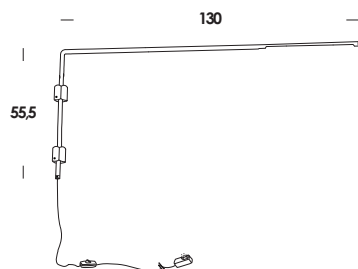

wl 130/ap led dim.
10w 24V 900lm 2700k
fornito con modulo led
integrato di classe A+
this luminaire contains built-in led A+

<i>totalwhite</i>	ap00754
brunito scuro-matt - cavo nero	ap00755
burnished dark-matt - black cable