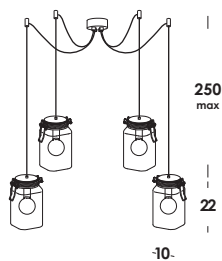

barattolo 14/s4 dec. led
4 x E27 max 40w
compatibile con lampade classe E→A+
fornito con lampada classe A+
compatible lamps class E→A+
supplied with lamp class A+

finiture/finishes

codice/code

cromo-cavo bianco-grigio/chrome-white-grey cable	so01048
cromo-cavo bianco-nero/chrome-white-black cable	so01049
cromo-cavo blu/chrome-blue cable	so01047
cromo-cavo rosso/chrome-red cable	so01045
cromo-cavo trasparente/chrome-clear cable	so01046

barattolo sospensione puo accogliere una lampada Ø 8 cm max
barattolo suspension can fit lamp with Ø 8 cm max

sospensioni fornite con lampade goccia A60 cod.lamled014 led opale 4w - 300lm - 2700k
suspensions supplied with lamps goccia A60 cod.lamled014 led opal 4w - 300lm - 2700k