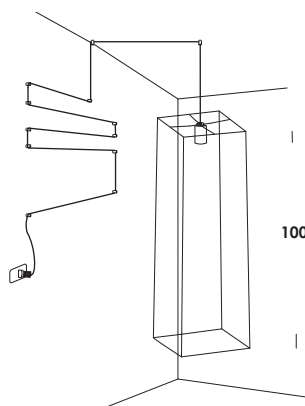

ideamillecinquecento 35/so
led on/off
3,7w 350mA 380lm 2700k
fornito con modulo led
integrato di classe A+
this luminaire contains built-in led A+

finiture/finishes	codice/code

<i>totalwhite-ottica 180°/totalwhite-optic 180°</i>	so01086
<i>totalblack-ottica 180°/totalblack-optic 180°</i>	so01087
brunito verniciato-ottica 180°-cavo nero <i>old brass painted-optic 180°-black cable</i>	so01088
cromo-ottica 180°-colori cavi a scelta <i>chrome-optic 180°-color cable choice</i>	so01085