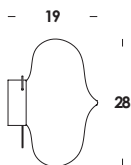

wall/ceiling luminaire with iron structure white painted and blow glass diffuser in natural clear or painted fumè, also with partial decor in shine white, grey, orange or bronze-matt.

bice 28/sp

E27 max 60w