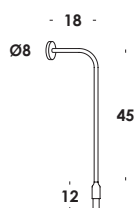

† 25 18/ap verticale
E14 max 40w
compatibile con lampade classe E→A+
fornito con lampada classe A+
compatible with lamps class E→A+
supplied with lamp class A+

finiture/finishes	codice/code
<i>totalwhite</i>	ap00832
<i>totalblack</i>	ap00833
ottone grezzo non trattato-bianco/ <i>raw brass untreated-white</i>	ap00834
ottone grezzo non trattato-nero/ <i>raw brass untreated-black</i>	ap00835