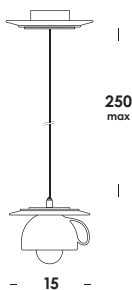

cappuccino 15/sp led
11 E14 max 40w
compatibile con lampade classe E→A+
fornito con lampada classe A+
compatible with lamps class E→A+
supplied with lamp class A+

bianco-arancio/white-orange	sp00023
bianco-bianco/white-white	sp00024
bianco-blu/white-blue	sp00025
bianco-cromo/white-chrome	sp00026
bianco-nero/white-black	sp00027
bianco-rosso/white-red	sp00028
bianco-verde acido/white-green	sp00029

cappuccinomaxi 17/sp led
13 E14 max 40w
compatibile con lampade classe E→A+
fornito con lampada classe A+
compatible with lamps class E→A+
supplied with lamp class A+

bianco-arancio/white-orange	sp00030
bianco-bianco/white-white	sp00031
bianco-blu/white-blue	sp00032
bianco-cromo/white-chrome	sp00033
bianco-nero/white-black	sp00034
bianco-rosso/white-red	sp00035
bianco-verde acido/white-green	sp00036

524

cappuccino 15/so led
E14 max 40w
compatibile con lampade classe E→A+
fornito con lampada classe A+
compatible with lamps class E→A+
supplied with lamp class A+

CE ⚡ ENERGY ES SAVINGS ⚡

cromo-arancio/chrome-orange	so00868
cromo-bianco/chrome-white	so00123
cromo-blu/chrome-blue	so00126
cromo-cromo/chrome-chrome	so00125
cromo-nero/chrome-black	so00127
cromo-rosso/chrome-red	so00129
cromo-verde acido/chrome-green	so00128