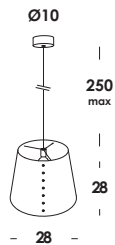

apparecchio a sospensione regolabile in altezza con struttura in acciaio verniciato nei colori nero, giallo, arancio, rosso, verde e speciale cavo elettrico rivestito in tessuto n e t in colore. finitura cromo cavo n e t nero. diffusore automontante in PMMA opale. lampada led inclusa.

suspension luminaire adjustable in lenght. structure in iron painted white, black, yellow, orange, red, green and electric cable n e t fabric coated the same color. also chrome finished with black cable. self-standing diffuser in opal PMMA sheet for perfect comfort. led lamp included.

ocono 28/so led

E27 max 60w

compatibile con lampade classe E→A+

fornito con lampada classe A+

compatible lamps class E→A+

supplied with lamp class A+

finiture/finishes	codice/code
diffusore opale-nero-cavo net nero opal diffuser-black-cable net black	so01090
diffusore opale-giallo-cavo net giallo opal diffuser-yellow-cable net yellow	so01091
diffusore opale-arancio-cavo net arancio opal diffuser-orange-cable net orange	so01092
diffusore opale-rosso-cavo net rosso opal diffuser-red-cable net red	so01093
diffusore opale-verde-cavo net verde opal diffuser-green-cable net green	so01094
diffusore opale-cromo-cavo net nero opal diffuser-chrome-cable net black	so01142

inclusa lampada led cod.049 - 9w 630lm 2700k
included led lamp cod.049 - 9w 630lm 2700k