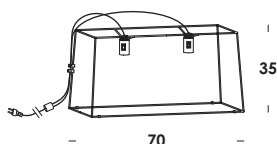

ideatelaio twin 70/lp2 on-off
2 E27 max 60w
cavo/cable L=250cm
compatibile con lampade classe E→A+
compatible lamps class E→A+

totalwhite lp00198
totalblack lp00200
brunito verniciato-cavo nero/old brass painted- black cable lp00210
cromo-colori cavi a scelta /chrome-color cables choice lp00199