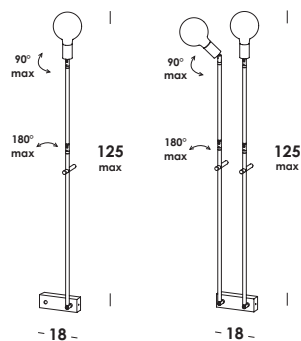

apparecchio a parete e soffitto con snodi direzionabili e struttura in acciaio verniciato *totalwhite* o *totalblack* ed ottone grezzo non trattato bianco o nero.

wall and ceiling adjustable luminaire with iron structure finished totalwhite or totalblack painted and raw brass untreated.

tiperdue 125/ap snodi

E27 max 60w
compatibile con lampade classe E→A
compatible with lamps class E→A

finiture/finishes	codice/code
<i>totalwhite</i>	ap00893
<i>totalblack</i>	ap00894
ottone grezzo non trattato-bianco	ap00895
<i>raw brass untreated-white</i>	
ottone grezzo non trattato-nero	ap00896
<i>raw brass untreated-black</i>	
ottone grezzo non trattato/<i>raw brass untreated</i>	ap00897

tiperdue 125/ap2 snodi

2 E27 max 60w
compatibile con lampade classe E→A
compatible with lamps class E→A

<i>totalwhite</i>	ap00898
<i>totalblack</i>	ap00899
ottone grezzo non trattato-bianco	ap00900
<i>raw brass untreated-white</i>	
ottone grezzo non trattato-nero	ap00901
<i>raw brass untreated-black</i>	
ottone grezzo non trattato/<i>raw brass untreated</i>	ap00902