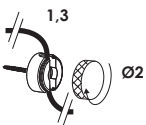

211 accessorio fissaggio per cavo elettrico parete/soffitto

accessorio in alluminio o nylon per fissaggio cavo elettrico max Ø 0,6cm
parete/soffitto - dimensioni 2x1,3cm - rif. ideamillecinquecento
aluminium or nylon accessory for wall ceiling fixing electric cable
max Ø 0,6cm dimensions 2x1,3cm

bianco/white	acc00115
nero/black	acc00114
cromo/chrome	acc00113
oro/ gold	acc00462
brunito verniciato/old brass painted	acc00461