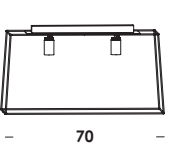

ideatelaio twin 70/pl2

E27 max 60w
compatibile con lampade classe E→A+
compatible lamps class E→A+

totalwhite
totalblack
brunito verniciato/old brass painted
cromo-chrome

pl01654
pl01655
pl01656
pl01657