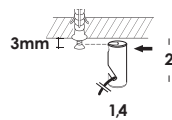

descrizione tecnica/description

codice/code

212 accessorio
supporto cavo elettrico
medio

supporto a soffitto medio in alluminio dimensioni 2x5 cm per decentramento del cavo elettrico di alimentazione fino a Ø 0,7cm max (tassello incluso) - rif. idea

ceiling support-decentralization in aluminium 2x5 cm for electric cable until Ø 0,7cm max (screw anchor included) - rif. idea

bianco/white

acc00197

nero/black

acc00198

cromo/chrome

acc00196

oro/gold

acc00467

brunito verniciato/old brass painted

acc00468

213 accessorio
supporto cavo elettrico
passante aperto piccolo

supporto parete/soffitto passante aperto in alluminio dim. 1,4x2cm per fissaggio cavo elettrico Ø 0,3cm max - tassello incluso - rif. spazio

support in aluminium for wall/ceiling lamp open dim. 1,4x2cm for fixing electrical cable Ø 0,3cm max - plug included - rif. spazio

bianco/white

acc00477

nero/black

acc00478

cromo/chrome

acc00479

oro/gold

acc00480

brunito verniciato/old brass painted

acc00481

544

214 accessorio
supporto cavo elettrico
passante aperto grande

supporto parete/soffitto passante aperto in alluminio dim. 2,5x3,5cm per fissaggio cavo elettrico Ø 0,7cm max - tassello incluso rif. ideasettecento

support in aluminium for wall/ceiling lamp open dim. 2,5x3,5cm for fixing electrical cable Ø 0,7cm max - plug included - rif. ideasettecento

bianco/white

acc00488

nero/black

acc00489

cromo/chrome

acc00490

oro/gold

acc00491

brunito verniciato/old brass painted

acc00492

300 accessorio
nacchera
in vetro di murano/murano glass

pendaglio nacchera Ø 12cm cristallo rosso su cavo in nylon incolore - rif. close-up

acc00496

heavy pendent glass Ø 12 clear

red with clear nylon wire to hang over - rif. close-up

pendaglio nacchera Ø 12cm cristallo