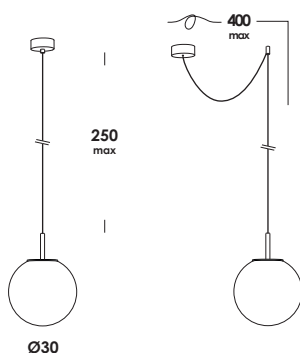

E27 max 60w
compatibile con lampade classe E→A+
fornito con lampada classe A+
*compatible with lamps class E→A+
supplied with lamp class A+*

<i>totalwithe-bianco-latte acidato/totalwithe-white etched</i>	pl00341
<i>totalblack-bianco-latte acidato/totalblack-white etched</i>	pl01542
<i>ottone grezzo non trattato-bianco-latte acidato</i>	pl01541
<i>raw brass untreated-white etched</i>	

inclusa lampada led cod. 049 - 9w 630lm 2700k
included led lamp cod. 049 - 9w 630lm 2700k

palla 40/pl led

E27 max 60w
compatibile con lampade classe E→A+
fornito con lampada classe A+
*compatible with lamps class E→A+
supplied with lamp class A+*

<i>totalwithe-bianco-latte acidato/totalwithe-white etched</i>	pl00343
<i>totalblack-bianco-latte acidato/totalblack-white etched</i>	pl01544
<i>ottone grezzo non trattato-bianco-latte acidato</i>	pl01543
<i>raw brass untreated-white etched</i>	

inclusa lampada led cod. 055 - 18w 1700lm 2700k
included led lamp cod. 055 - 18w 1700lm 2700k

270

palla 50/pl led

E27 max 60w
compatibile con lampade classe E→A+
fornito con lampada classe A+
*compatible with lamps class E→A+
supplied with lamp class A+*

<i>totalwithe-bianco-latte acidato/totalwithe-white etched</i>	pl00345
<i>totalblack-bianco-latte acidato/totalblack-white etched</i>	pl01546
<i>ottone grezzo non trattato-bianco-latte acidato</i>	pl01545
<i>raw brass untreated-white etched</i>	

inclusa lampada led cod. 055 - 18w 1700lm 2700k
included led lamp cod. 055 - 18w 1700lm 2700k

palla 30/so led

E27 max 60w
compatibile con lampade classe E→A+
fornito con lampada classe A+
*compatible with lamps class E→A+
supplied with lamp class A+*

<i>cromo-bianco-latte acidato/ chrome-white etched</i>	so00512
<i>totalblack-bianco-latte acidato/totalblack-white etched</i>	so00875
<i>ottone grezzo non trattato-bianco-latte acidato</i>	so01117
<i>raw brass untreated-white etched</i>	

palla 30/so led dec.

E27 max 60w
compatibile con lampade classe E→A+
fornito con lampada classe A+
*compatible with lamps class E→A+
supplied with lamp class A+*

<i>cromo-bianco-latte acidato/ chrome-white etched</i>	so00862
<i>totalblack-bianco-latte acidato/totalblack-white etched</i>	so00877
<i>ottone grezzo non trattato-bianco-latte acidato</i>	so01118
<i>raw brass untreated-white etched</i>	

inclusa lampada led cod. 049 - 9w 630lm 2700k
included led lamp cod. 049 - 9w 630lm 2700k