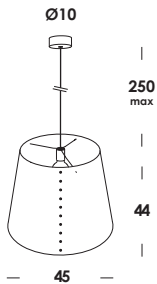

ocono 45/so led

E27 max 60w

compatibile con lampade classe E→A+

fornito con lampada classe A+

compatible lamps class E→A+

supplied with lamp class A+

diffusore opale-nero-cavo net nero opal diffuser-black-cable net black	so01095
diffusore opale-giallo-cavo net giallo opal diffuser-yellow-cable net yellow	so01096
diffusore opale-arancio-cavo net arancio opal diffuser-orange-cable net orange	so01097
diffusore opale-rosso-cavo net rosso opal diffuser-red-cable net red	so01098
diffusore opale-verde-cavo net verde opal diffuser-green-cable net green	so01099
diffusore opale-cromo-cavo net nero opal diffuser-chrome-cable net black	so01143

inclusa lampada led cod.055 - 18w 1700lm 2700k
included led lamp cod.055 - 18w 1700lm 2700k