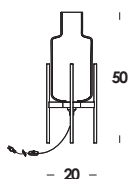

cicì 20/lp on/off

E27 max 60w

compatibile con lampade classe C→A+
compatible with lamps class C→A+

<i>totalwhite</i>-colore del diffusore a scelta <i>totalwhite-color diffuser at your choice</i>	lp00649
<i>totalblack</i>-colore del diffusore a scelta <i>totalblack-color diffuser at your choice</i>	lp00650
ottone brunito spazzolato-matt-colore del diffusore a scelta <i>old brassed brushed-matt-color diffuser at your choice</i>	lp00652
ramato brunito spazzolato-matt-colore del diffusore a scelta <i>old copper brushed-matt-color diffuser at your choice</i>	lp00653
ottone naturale lucido-colore del diffusore a scelta <i>natural brass polished-color diffuser at your choice</i>	lp00651