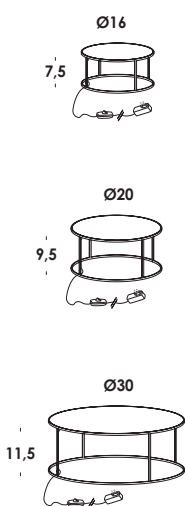

table, wall and suspension luminaire with iron structure painted in white or black and cover in natural raw brass untreated.

tambour 16/lp on/off
2,4w 700mA 144lm 2700k
fornito con modulo led
integrato di classe A+
this luminaire contains built-in led A+