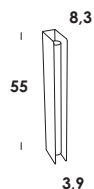

u brass 55/sp
S14d max 60w
fornito con lampada led opale
sostituibile classe E→A
supplied with led lamp opal
replaceable class E→A

ottone grezzo non trattato/raw brass untreated	sp00419
brunito antico/burnished antique	sp00420

inclusa lampada led opale cod. 091 - 8w 750lm 2700k
included led lamp cod. 091 - 8w 750lm 2700k