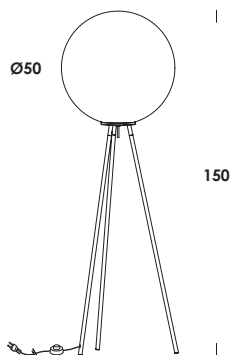

pallatre 25/lp led on/off

E27 max 60w
compatibile con lampade classe E→A+
fornito con lampada classe A+
compatible with lamps class E→A+
supplied with lamp class A+

finiture/finishes	codice/code
<i>totalwhite</i>	lp00665
<i>totalblack</i>	lp00666
ottone grezzo non trattato - cavo nero	lp00668
<i>raw brass untreated - black cable</i>	

inclusa lampada led - cod. lamled049 - 9w 630lm 2700k
included led lamp - cod. lamled049 - 9w 630lm 2700k

pallatre 50/ph 150 led on/off

E27 max 60w
compatibile con lampade classe E→A+
fornito con lampada classe A+
compatible with lamps class E→A+
supplied with lamp class A+

<i>totalwhite</i>	ph00309
<i>totalblack</i>	ph00310
ottone grezzo non trattato - cavo nero	ph00312
<i>raw brass untreated - black cable</i>	

inclusa lampada led - cod. lamled055 - 18w 1700lm 2700k
included led lamp - cod. lamled055 - 18w 1700lm 2700k

136