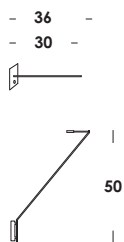

questo apparecchio è fatto di ombre, di luce e di anamorfosi (rende il soggetto originale riconoscibile solo guardando l'immagine da una posizione precisa). basato su uno studio puntuale dell'ottica e della sua geometria, con questo sistema semplice nella forma ma complesso al tempo stesso regala figure fantastiche creando dei chiaroscuri che rimandano ad immagini che evocano nello spettatore un'atmosfera di oblio...piena magia.

apparecchio da parete completo di struttura di appendimento per elemento in vetro o in acciaio. finitura galvanica brunito scuro-matt.

this luminaire are made of shadows, light and anamorphosis (makes the original subject recognizable only by looking at the image from a precise position). based on a punctual study of optics and geometry, with this simple but complex at the same time it gives fantastic figures, creating lightening shades that point to images that evoke in the spectator an atmosphere of oblivion... full of magic. wall luminaire provided with hanging arm for glass or iron pendant element. finished galvanized dark old brass-matt.

close-up 50/ap
3w 700mA 180lm 2700k
fornito con modulo led integrato di classe A+
this luminaire contains built-in led A+