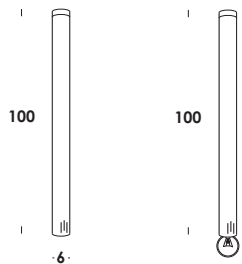

c-yl 100/pl led
Gz10 max 50w
compatibile con lampade classe C→A+
fornito con lampada classe A+
compatible lamps class C→A+
supplied with led lamp
replaceable class A+

finiture/finishes	codice/code
totalwhite	pl00071
totalblack	pl00072
brunito verniciato/old brass painted	pl00410

c-yl 100/pl
E27 max 100w
compatibile con lampade classe E→A+
compatible lamps class E→A+

totalwhite	pl00068
totalblack	pl00069
brunito verniciato/old brass painted	pl00411

versioni led fornite con lampada cod.lamled003 9w - 850lm - 2700k
versions led supplied with lamp cod.lamled003 9w - 850lm - 2700k

c-yl 12/pl 45
22,5w 1850lm 3000k - 230V
fornito con modulo led
integrato di classe A+
this luminaire contains built-in led A+

totalwhite	pl01607
totalblack	pl01608
brunito verniciato/old brass painted	pl01609