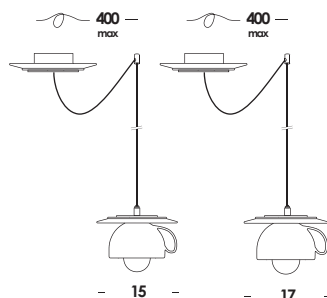

cappuccinomaxi 17/sp led
13 E14 max 40w
compatibile con lampade classe E→A+
fornito con lampada classe A+
compatible with lamps class E→A+
supplied with lamp class A+

bianco-arancio/white-orange	sp00030
bianco-bianco/white-white	sp00031
bianco-blu/white-blue	sp00032
bianco-cromo/white-chrome	sp00033
bianco-nero/white-black	sp00034
bianco-rosso/white-red	sp00035
bianco-verde acido/white-green	sp00036

524

cappuccino 15/so led
E14 max 40w
compatibile con lampade classe E→A+
fornito con lampada classe A+
compatible with lamps class E→A+
supplied with lamp class A+

CE ⚡ ENERGY ES SAVINGS ⚡

cromo-arancio/chrome-orange	so00868
cromo-bianco/chrome-white	so00123
cromo-blu/chrome-blue	so00126
cromo-cromo/chrome-chrome	so00125
cromo-nero/chrome-black	so00127
cromo-rosso/chrome-red	so00129
cromo-verde acido/chrome-green	so00128

cappuccinomaxi 17/so led
E14 max 40w
compatibile con lampade classe E→A+
fornito con lampada classe A+
compatible with lamps class E→A+
supplied with lamp class A+

cromo-arancio/chrome-orange	so00157
cromo-bianco/chrome-white	so00156
cromo-blu/chrome-blue	so00158
cromo-cromo/chrome-chrome	so01081
cromo-nero/chrome-black	so00159
cromo-rosso/chrome-red	so00161
cromo-verde acido/chrome-green	so00160

cappuccino 15/so led dec.
E14 max 40w
compatibile con lampade classe E→A+
fornito con lampada classe A+
compatible with lamps class E→A+
supplied with lamp class A+

cromo-arancio/chrome-orange	so00133
cromo-bianco/chrome-white	so00130
cromo-blu/chrome-blue	so00134
cromo-cromo/chrome-chrome	so00132
cromo-nero/chrome-black	so00135
cromo-rosso/chrome-red	so00137
cromo-verde acidato/chrome-green	so00136

cappuccinomaxi 17/so led dec.
E14 max 40w
compatibile con lampade classe E→A+
fornito con lampada classe A+
compatible with lamps class E→A+
supplied with lamp class A+

cromo-arancio/chrome-orange	so00163
cromo-bianco/chrome-white	so00162
cromo-blu/chrome-blue	so00164
cromo-cromo/chrome-chrome	so01082
cromo-nero/chrome-black	so00165
cromo-rosso/chrome-red	so00167
cromo-verde acidato/chrome-green	so00166