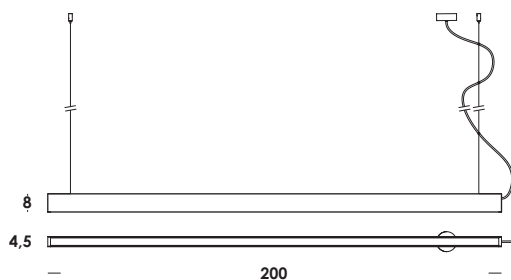

apparecchio a parete e sospensione regolabile in altezza su cavi di tenuta in acciaio, speciale cavo elettrico in silicone rivestito in tessuto bianco/nero, con struttura in alluminio estruso verniciato *totalwhite* o *totalblack*, diffusore in PMMA opale. emissione a luce diretta/indiretta, doppia accensione. a richiesta dimmerabile da remoto.

wall and suspension luminaire adjustable in length on iron wires, special electric cable silicone fabric coated black/white with structure extruded aluminium finished painted totalwhite or totalblack, diffuser in PMMA opal. emission light indirect and direct, double lighting, remote dimmable on demand.

tratto 200/ap incasso
2x46w 24V 2200lm 2700k
fornito con modulo led
integrato di classe A+
this luminaire contains built-in led A+

finiture/finishes	codice/code
<i>totalwhite</i>	ap00876
<i>totalblack</i>	ap00877

tratto 200/ap dec.
2x46w 24V 2200lm 2700k
fornito con modulo led
integrato di classe A+
this luminaire contains built-in led A+

<i>totalwhite</i>	ap00936
<i>totalblack</i>	ap00937

tratto 200/so
2x46w 24V 2200lm 2700k
fornito con modulo led
integrato di classe A+
this luminaire contains built-in led A+

<i>totalwhite</i>	so01388
<i>totalblack</i>	so01389