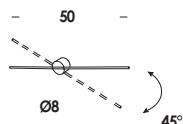

apparecchio parete/soffitto in pressofusione di alluminio che ruota sulla base di 45° luce indiretta. finitura verniciato *totalwhite* o *totalblack*. anche versione dimmerabile da remoto.

wall/ceiling luminaire in diecast aluminium, adjustable turning on the wall at 45°, indirect light emission finished in painted *totalwhite* or *totalblack*. also remote dimmable version.

pic 45/sp
10w 1200lm 2700k
fornito con modulo led
integrato di classe A+
this luminaire contains built-in led A+

pic 45/sp dim.
10w 1200lm 2700k
fornito con modulo led
integrato di classe A+
this luminaire contains built-in led A+

finiture/finishes	codice/code
<i>totalwhite</i>	sp00567
<i>totalblack</i>	sp00568