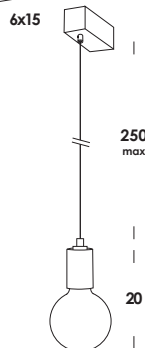

ideacemento 15/ap lungo
E27 max 60w
compatibile con lampade classe E→A+
compatible lamps class E→A+

cemento naturale - cavo nero/solid cement-cable black		ap00769	

ideacemento 15/ap lungo
E27 max 60w
+ led cortesia/courtesy
3w 24V 280lm 2700k
doppia accensione/double lighting
compatibile con lampade classe E→A+
fornito con modulo led
integrato di classe A+
compatible lamps class E→A+
this luminaire contains built-in led A+

cemento naturale - cavo nero/solid cement-cable black		ap00772