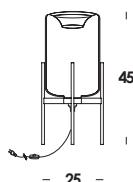

apparecchio da tavolo, parete e sospensione in acciaio con finiture galvanizzate in ottone brunito spazzolato-matt, ramato brunito spazzolato-matt. anche in ottone naturale lucido. finitura verniciata *totalwhite* e *totalblack*. versione sospensione con speciale cavo elettrico in silicone rivestito in tessuto e regolabile in altezza. diffusore in vetro soffiato naturale, decorato fumè o con parziale decoro lucido in bianco, grigio, arancio o bronzo-matt.

luminaire with iron structure finished galvanized, old brassed brushed-matt, old copper brushed-matt, natural brass polished, painted in *totalwhite* and *totalblack*. also in natural brass polished. suspension version adjustable in length with special electric cable in silicone fabric coated. blow glass diffuser in natural clear or painted fumè, also with partial decor in white, grey, orange, bronze-matt.

ambarabà 25/lp on/off

E27 max 60w

compatibile con lampade classe C→A+
compatible with lamps class C→A+

finiture/finishes	codice/code
<i>totalwhite</i>-colore del diffusore a scelta <i>totalwhite-color diffuser at your choice</i>	lp00644
<i>totalblack</i>-colore del diffusore a scelta <i>totalblack-color diffuser at your choice</i>	lp00645
ottone brunito spazzolato-matt-colore del diffusore a scelta <i>old brassed brushed-matt-color diffuser at your choice</i>	lp00647
ramato brunito spazzolato-matt-colore del diffusore a scelta <i>old copper brushed-matt-color diffuser at your choice</i>	lp00648
ottone naturale lucido-colore del diffusore a scelta <i>natural brass polished-color diffuser at your choice</i>	lp00646