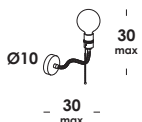

flex 26/ph led on/off
7,5w 700mA 650lm 3000k
fornito con modulo led
integrato di classe A+
this luminaire contains built-in led A+

<i>totalwhite</i>	ph00074
<i>totalblack</i>	ph00075
cromo/chrome	ph00073