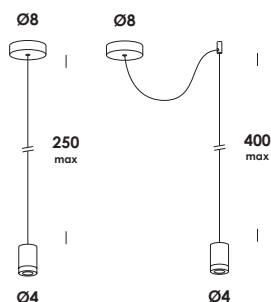

suspension luminaire aluminium body integrated led module, heat sink and optic. finished in totalwhite or totalblack painted, galvanized chrome or gold clear cable, old brass brushed with black cable. optics 11°/30°/90°/180°. also globo glass diffuser version opal, clear on demand.