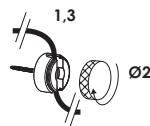

letter choice in AISI 430 polished with white nylon magnetic support fixing, cable white nylon (max Ø 6,2mm).

dimensioni accessori da 11 a 16cm / *accessory dimensions from 11 to 16cm*

211 accessorio
fissaggio per cavo elettrico
parete/soffitto