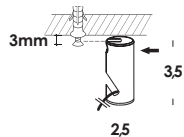

supporto parete/soffitto passante aperto in alluminio dim. 2,5x3,5cm per fissaggio cavo elettrico Ø 0,7cm max - tassello incluso rif. ideasettecento

support in aluminium for wall/ceiling lamp open dim. 2,5x3,5cm for fixing electrical cable Ø 0,7cm max - plug included - rif. ideasettecento

bianco/white

acc00488

nero/black

acc00489

cromo/chrome

acc00490

oro/gold

acc00491

brunito verniciato/old brass painted

acc00492