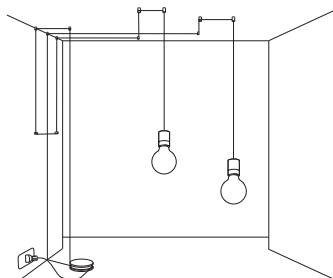

spazio 10/ph2 globo
2 x 4w 350mA 280lm 2700k
fornito con modulo led
integrato di classe A+
this luminaire contains built-in led A+

finiture/finishes	codice/code

nero-cavo rosso 15 metri-inclusi 10 fissaggi a vite black-red cable 15 meters-10 pcs screw fixing included	ph00078

nero-2 cavi rosso 2x15 metri-inclusi 20 fissaggi a vite black-2 red cables 2x15 meters-20 pcs screw fixing included	ph00080

nero-vetro opale-cavo rosso 15 metri-inclusi 10 fissaggi a vite black-opal glass-red cable 15 meters-10 pcs screw fixing included	ph00079

nero-vetro opale-2 cavi rosso 2x15m-inclusi 20 fissaggi a vite black-opal glass-2 red cables 2x15m-20 pcs screw fixing included	ph00081