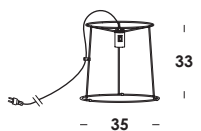

ideatelaio t.cono 35/lp on-off
E27 max 60w
cavo/cable L=250cm
compatibile con lampade classe E→A+
compatible lamps class E→A+

totalwhite lp00268
totalblack lp00267
brunito verniciato-cavo nero/old brass painted- black cable lp00269
cromo-colori cavi a scelta /chrome-color cables choice lp00270