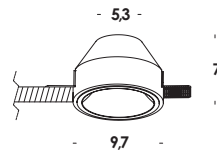

313 accessorio
coprifilo in gesso incasso