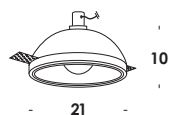

incasso architettonico parete/soffitto con corpo in gesso a scomparsa rasato con malta. può accogliere diverse sorgenti E27 per ogni esigenza estetico-funzionale.

recessed architectural wall/ceiling luminaire body in white plaster to flush on plasterboard. accommodate different light sources E27 socket.

affilo 21/sp incasso
E27 max 60w
compatibile con lampade classe E→A+
compatible lamps class E→A+

finiture/finishes	codice/code

gesso/plaster	inc00004