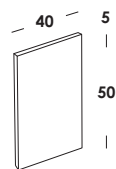

acc00500

letter in A.430 polished with clear nylon wire to hang over + magnetic support length 200cm - rif. close-up

305 accessorio
tela piccola

tela bianca tramata con spalla in legno 5cm - dimensione 40x50x5cm
rif. close-up