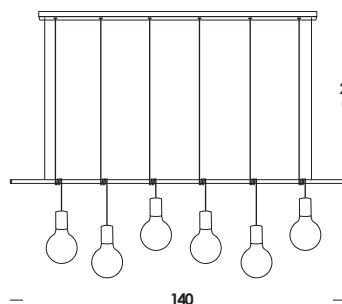

ideabarra 140/s6

6 E27 max 60w
compatibile con lampade classe E→A+
compatible lamps class E→A+

<i>totalwhite</i>	so00825
<i>totalblack</i>	so00826
cromo-colori cavi a scelta /<i>chrome-color cables choice</i>	so00824

409