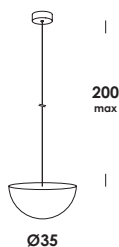

i...no 35/so
12,5w 24V 1100lm 2700k
fornito con modulo led
integrato di classe A+
this luminaire contains built-in led A+