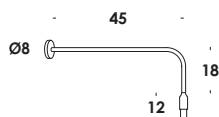

† 25 45/ap orizzontale
E14 max 40w
compatibile con lampade classe E→A+
fornito con lampada classe A+
compatible with lamps class E→A+
supplied with lamp class A+

<i>totalwhite</i>	ap00828
<i>totalblack</i>	ap00829
ottone grezzo non trattato-bianco/ <i>raw brass untreated-white</i>	ap00830
ottone grezzo non trattato-nero/ <i>raw brass untreated-black</i>	ap00831