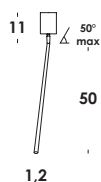

tubetto 50/pl

3w 700mA 180lm 2700k
fornito con modulo led
integrato di classe A+
this luminaire contains built-in led A+

finiture/finishes	codice/code
<i>totalwhite</i>	pl00598
<i>totalblack</i>	pl00599
giallo/yellow	pl01535
arancio/orange	pl01536
rosso/red	pl01537
verde/green	pl01538
ottone grezzo non trattato/ raw brass untreated	pl01507
ramato/copper	pl01508
cromo/chrome	pl00600