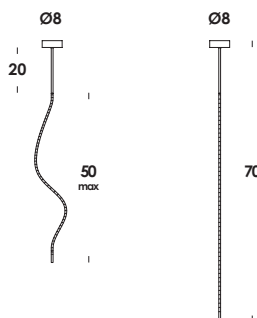

puntina 70/pl
2w 500mA 124lm 2700k
fornito con modulo led
integrato di classe A+
this luminaire contains built-in led A+

finiture/finishes	codice/code
<i>totalwhite</i>	lp00669
<i>totalblack</i>	lp00670
ottone grezzo non trattato-nero/raw brass untreated-black	lp00677
ottone grezzo non trattato-bianco/raw brass untreated-white	lp00676

<i>totalwhite</i>	ap00692
<i>totalblack</i>	ap00693
giallo/yellow	ap00694
rosso/red	ap00695
verde/green	ap00696
azzurro/light blue	ap00697
ottone grezzo non trattato/raw brass untreated	ap00782
ottone grezzo non trattato-nero/raw brass untreated-black	ap00698
ottone grezzo non trattato-bianco/raw brass untreated-white	ap00779

<i>totalwhite</i>	ap00721
<i>totalblack</i>	ap00722
giallo/yellow	ap00723
rosso/red	ap00724
verde/green	ap00725
azzurro/light blue	ap00726
ottone grezzo non trattato/raw brass untreated	ap00783
ottone grezzo non trattato-nero/raw brass untreated-black	ap00727
ottone grezzo non trattato-bianco/raw brass untreated-white	ap00784

<i>totalwhite</i>	pl01673
<i>totalblack</i>	pl01674
giallo/yellow	pl01675
rosso/red	pl01676
verde/green	pl01677
azzurro/light blue	pl01678
ottone grezzo non trattato/raw brass untreated	pl01679
ottone grezzo non trattato-nero/raw brass untreated-black	pl01680
ottone grezzo non trattato-bianco/raw brass untreated-white	pl01681