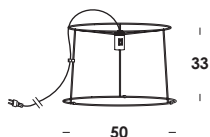

ideatelaio t.cono 50/lp on-off
E27 max 60w
cavo/cable L=250cm
compatibile con lampade classe E→A+
compatible lamps class E→A+

totalwhite lp00271
totalblack lp00272
brunito verniciato-cavo nero/old brass painted- black cable lp00273
cromo-colori cavi a scelta /chrome-color cables choice lp00274

370