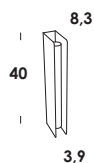

u brass 40/sp
S14d max 35w
fornito con lampada led opale
sostituibile classe E→A
supplied with led lamp opal
replaceable class E→A

finiture/finishes codice/code

ottone grezzo non trattato/raw brass untreated	sp00417
brunito antico/burnished antique	sp00418

inclusa lampada led opale cod. 092 - 5w 450lm 2700k
included led lamp cod. 092 - 5w 450lm 2700k