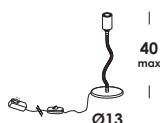

flex 14/lp on/off tiretta
E27 max 60w
compatibile con lampade classe E→A+
compatible lamps class E→A+

finiture/finishes	codice/code
cromo/chrome	lp00082
brunito scuro-matt/old brass-matt	lp00682