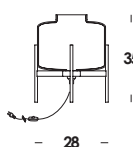

cocò 30/lp on/off

E27 max 60w

compatibile con lampade classe C→A+
compatible with lamps class C→A+

<i>totalwhite</i>-colore del diffusore a scelta <i>totalwhite-color diffuser at your choice</i>	lp00660
<i>totalblack</i>-colore del diffusore a scelta <i>totalblack-color diffuser at your choice</i>	lp00661
ottone brunito spazzolato-matt-colore del diffusore a scelta <i>old brassed brushed-matt-color diffuser at your choice</i>	lp00662
ramato brunito spazzolato-matt-colore del diffusore a scelta <i>old copper brushed-matt-color diffuser at your choice</i>	lp00664
ottone naturale lucido-colore del diffusore a scelta <i>natural brass polished-color diffuser at your choice</i>	lp00663