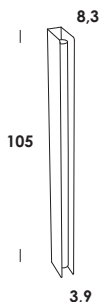

ottone grezzo non trattato/raw brass untreated	sp00419
brunito antico/burnished antique	sp00420

inclusa lampada led opale cod. 091 - 8w 750lm 2700k
 included led lamp cod. 091 - 8w 750lm 2700k

u brass 105/sp
 S14s max 60w
 fornito con lampada led opale
 sostituibile classe E→A
 supplied with led lamp opal
 replaceable class E→A