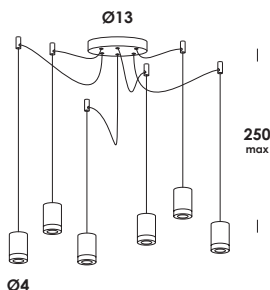

idealed 13/s6 dec.
6 x 2,5w 700mA 270lm 2700k
fornito con modulo led
integrato di classe A+
this luminaire contains built-in led A+

<i>totalwhite</i>	so00386
<i>totalblack</i>	so00385
<i>brunito spazzolato-matt-nero/old brass brushed-matt-black</i>	so00938
<i>cromo-cavo trasparente/chrome-cable clear</i>	so00387
<i>oro-cavo bianco/gold-cable white</i>	so00388

a richiesta ottica da 11°-30°-90° senza maggiorazioni
optic 11°-30°-90° without surcharges on demand

a richiesta con diffusore globo in vetro opale o trasparente con maggiorazione
also with globo glass diffuser opal or clear on demand with surcharge