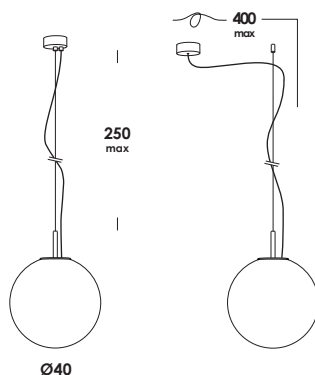

palla 40/so led
E27 max 60w
compatibile con lampade classe E→A+
fornito con lampada classe A+
compatible with lamps class E→A+
supplied with lamp class A+

palla 40/so led dec.
E27 max 60w
compatibile con lampade classe E→A+
fornito con lampada classe A+
compatible with lamps class E→A+
supplied with lamp class A+

finiture/finishes	codice/code
cromo-bianco-latte acidato/ chrome-white etched	so00515
totalblack-bianco-latte acidato/totalblack-white etched	so00879
ottone grezzo non trattato-bianco-latte acidato	so01119
raw brass untreated-white etched	

cromo-bianco-latte acidato/ chrome-white etched	so00863
totalblack-bianco-latte acidato/totalblack-white etched	so00881
ottone grezzo non trattato-bianco-latte acidato	so01120
raw brass untreated-white etched	

inclusa lampada led cod. 055 - 18w 1700lm 2700k
included led lamp cod. 055 - 18w 1700lm 2700k