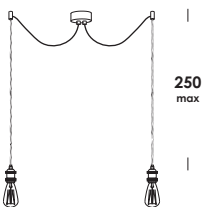

erocosì 10/s2 dec.

2 E27 max 60w
compatibile con lampade classe E→A+
compatible lamps class E→A+
fornito con lampade di classe E
supplied with lamps class E

ottonato brunito spazzolato-matt
cavo treccia colore a richiesta
old brass brushed-matt - twisted cable color on demand

so01134