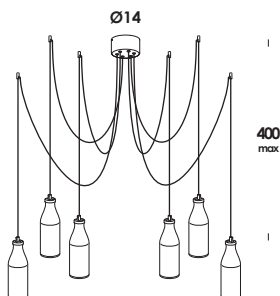

bottles 14/s6 led
6 E14 max 40w
compatibile con lampade classe E→A+
fornito con lampada classe A+
*compatible with lamps class E→A+
supplied with lamp class A+*

nichel-matt-vetro sabbato-cavo bianco nero so00021
nickel-matt-sandblasted glass-cable white black