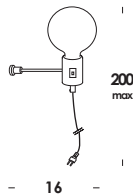

idea 10/ap on/off dec.
E27 max 60w
compatibile con lampade classe E→A+
compatible lamps class E→A+

<i>totalwhite</i>	ap00472
<i>totalblack</i>	ap00473
brunito verniciato-cavo nero/old brass painted-cable black	ap00474
cromo-colori cavi a scelta /chrome-color cables choice	ap00146
ottone grezzo non trattato-cavo nero	ap00939
raw brass untreated-cable black