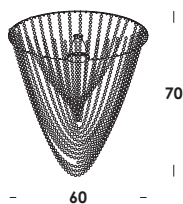

gioiello 60/pl led corto
17w 220V 1250lm 3000k
fornito con modulo led
integrato di classe A+
this luminaire contains built-in led A+

acciaio AISI 430 lucido-naturale/iron AISI 430 mirror-clear	pl00534
acciaio AISI 430 lucido-bianco/iron AISI 430 mirror-white	pl00533
acciaio AISI 430 lucido-nero/iron AISI 430 mirror-black	pl00532

39 catene di perle in vetro/39 chains of beads in glass