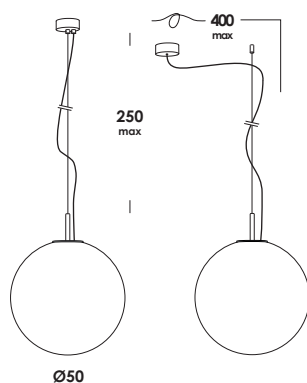

palla 50/so led
E27 max 60w
compatibile con lampade classe E→A+
fornito con lampada classe A+
compatible with lamps class E→A+
supplied with lamp class A+

palla 50/so led dec.
E27 max 60w
compatibile con lampade classe E→A+
fornito con lampada classe A+
compatible with lamps class E→A+
supplied with lamp class A+

cromo-bianco-latte acidato/ chrome-white etched	so00518
totalblack-bianco-latte acidato/totalblack-white etched	so00883
ottone grezzo non trattato-bianco-latte acidato	so01121
raw brass untreated-white etched	

cromo-bianco-latte acidato/ chrome-white etched	so00520
totalblack-bianco-latte acidato/totalblack-white etched	so00885
ottone grezzo non trattato-bianco-latte acidato	so01122
raw brass untreated-white etched	

inclusa lampada led cod. 055 - 18w 1700lm 2700k
included led lamp cod. 055 - 18w 1700lm 2700k