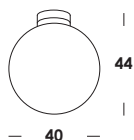

palla 40/pl led

E27 max 60w
compatibile con lampade classe E→A+
fornito con lampada classe A+
*compatible with lamps class E→A+
supplied with lamp class A+*

<i>totalwithe-bianco-latte acidato/totalwithe-white etched</i>	pl00343
<i>totalblack-bianco-latte acidato/totalblack-white etched</i>	pl01544
<i>ottone grezzo non trattato-bianco-latte acidato</i>	pl01543
<i>raw brass untreated-white etched</i>	

inclusa lampada led cod. 055 - 18w 1700lm 2700k
included led lamp cod. 055 - 18w 1700lm 2700k

270