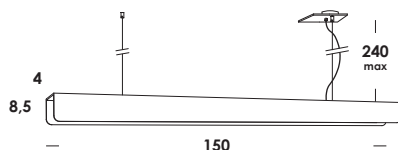

u brass 150/so
3 x S14d max 60w
fornito con lampada led opale
sostituibile classe E→A
supplied with led lamp opal
replaceable class E→A

ottone grezzo non trattato/raw brass untreated	so01163
brunito antico/burnished antique	so01162

include 3 lampade led opale cod. 091 - 8w 750lm 2700k
included 3 led lamp cod. 091 - 8w 750lm 2700k