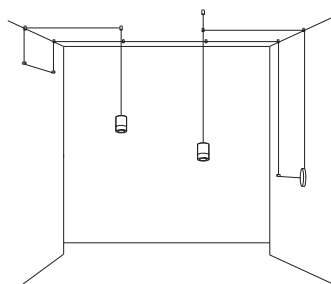

spazio 10/sp2
2 x 4w 350mA 280lm 2700k
fornito con modulo led
integrato di classe A+
this luminaire contains built-in led A+

nero-2 cavi rosso 2x15m-inclusi 20 fissaggi a vite
black-2 red cables 2x15m-20 pcs screw fixing included

sp00807

192