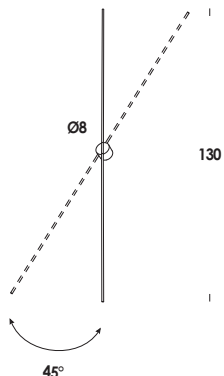

pic 120/sp
20w 1800lm 2700k
fornito con modulo led
integrato di classe A+
this luminaire contains built-in led A+

pic 120/sp dim.
20w 1800lm 2700k
fornito con modulo led
integrato di classe A+
this luminaire contains built-in led A+

<i>totalwhite</i>	sp00571
<i>totalblack</i>	sp00572

<i>totalwhite</i>	sp00573
<i>totalblack</i>	sp00574

<i>totalwhite</i>	sp00563
<i>totalblack</i>	sp00564

<i>totalwhite</i>	sp00565
<i>totalblack</i>	sp00566