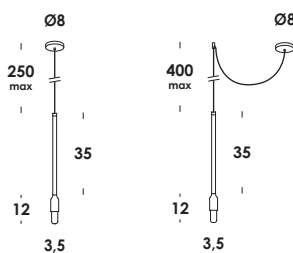

apparecchio a parete e sospensione regolabile in altezza con speciale cavo elettrico in silicone rivestito in tessuto e componenti in ottone grezzo non trattato o verniciato *totalwhite* o *totalblack*. lampada led opale inclusa.

wall and suspension luminaire adjustable in length with special electric cable in silicone fabric coated and metal parts in natural raw brass untreated. also painted *totalwhite* or *totalblack*. led bulb opal included.

† 25 18/ap verticale
E14 max 40w
compatibile con lampade classe E→A+
fornito con lampada classe A+
compatible with lamps class E→A+
supplied with lamp class A+

finiture/finishes	codice/code
<i>totalwhite</i>	ap00832
<i>totalblack</i>	ap00833
ottone grezzo non trattato-bianco/ <i>raw brass untreated-white</i>	ap00834
ottone grezzo non trattato-nero/ <i>raw brass untreated-black</i>	ap00835

† 25 45/ap orizzontale
E14 max 40w
compatibile con lampade classe E→A+
fornito con lampada classe A+
compatible with lamps class E→A+
supplied with lamp class A+

<i>totalwhite</i>	ap00828
<i>totalblack</i>	ap00829
ottone grezzo non trattato-bianco/ <i>raw brass untreated-white</i>	ap00830
ottone grezzo non trattato-nero/ <i>raw brass untreated-black</i>	ap00831

† 25 35/so
E14 max 40w
compatibile con lampade classe E→A+
fornito con lampada classe A+
compatible with lamps class E→A+
supplied with lamp class A+

<i>totalwhite</i>	so01448
<i>totalblack</i>	so01449
ottone grezzo non trattato-bianco/ <i>raw brass untreated-white</i>	so01450
ottone grezzo non trattato-nero/ <i>raw brass untreated-black</i>	so01451

† 25 35/so dec.
compatibile con lampade classe E→A+
fornito con lampada classe A+
compatible with lamps class E→A+
supplied with lamp class A+

<i>totalwhite</i>	so01452
<i>totalblack</i>	so01453
ottone grezzo non trattato-bianco/ <i>raw brass untreated-white</i>	so01454
ottone grezzo non trattato-nero/ <i>raw brass untreated-black</i>	so01455