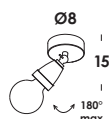

tiges 15/sp snodo ceramica

E27 max 60w
compatibile con lampade classe E→A+
compatible lamps class E→A+

finiture/finishes	codice/code
<i>totalwhite</i>	sp00199
<i>totalblack</i>	sp00200
ottone grezzo non trattato-ceramica	sp00201
<i>raw brass untreated-ceramic</i>	
cromo-ceramica/ <i>chrome-ceramic</i>	sp00202
ottone grezzo non trattato-nero-ceramica	sp00203
<i>raw brass untreated-black-ceramic</i>