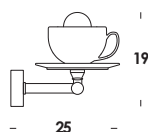

cappuccinomaxi 17/ap led

E14 max 40w
compatibile con lampade classe E→A+
fornito con lampada classe A+
compatible with lamps class E→A+
supplied with lamp class A+

cromo-arancio/chrome-orange	ap00669
cromo-bianco/chrome-white	ap00670
cromo-blu/chrome-blue	ap00572
cromo-cromo/chrome-chrome	ap00671
cromo-nero/chrome-black	ap00575
cromo-rosso/chrome-red	ap00573
cromo-verde acido/chrome-green	ap00574