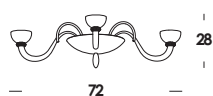

suspension and wall luminaire in murano blow-glasses colors white or black and crystal cutted of boemia part colors amber, blue-aqua, red and blue. iron chrome finished structure adjustable in height with iron cable. available courtesy led with double lighting.