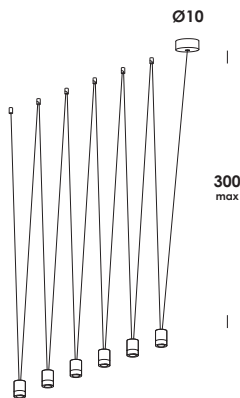

m.t.o. 10/s6

6 x 2,5w 700mA 270lm 2700k

fornito con modulo led

integrato di classe A+

this luminaire contains built-in led A+

finiture/finishes	codice/code
<i>totalwhite</i> - cavo da 50 a 300cm <i>totalwhite</i> - cable from 50 to 300cm	so01001
<i>totalblack</i> - cavo da 50 a 300cm <i>totalblack</i> - cable from 50 to 300cm	so01002
cromo-cavo elettrico trasparente da 50 a 300cm <i>chrome-clear electric cable from 50 to 300cm</i>	so01003
oro-cavo elettrico bianco da 50 a 300cm <i>gold-white electric cable from 50 to 300cm</i>	so01004
brunito spazzolato-cavo elettrico nero da 50 a 300cm <i>old brass brushed-black electric cable from 50 to 300cm</i>	so01033

a richiesta con diffusore globo in vetro opale o trasparente
also with globe glass diffuser opal or clear on demand

fornibile a richiesta con potenze superiori con maggiorazione
supplied more powerfull led with surcharge on demand

a richiesta fornibile con cavo elettrico lunghezza superiore a 300cm con maggiorazione
supplied with electric cable lenght more than 300cm with surcharge on demand

altri colori cavo coassiale - kevlar: nero, marrone, verde, arancio e viola senza maggiorazione
others coaxial cable kevlar colors: black, brown, green, orange and violet without surcharge