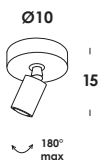

ideacemento 10/sp snodo
E27 max 60w
compatibile con lampade classe E→A+
compatible lamps class E→A+

cemento naturale/solid cement

sp00899