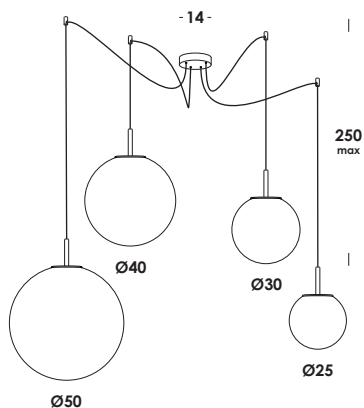

palla 14/s4 led dec.
4 E27 max 60w
compatibile con lampade classe E→A+
fornito con lampade classe A+
compatible with lamps class E→A+
supplied with lamps class A+

cromo-bianco-latte acidato/ chrome-white etched	so00860
totalblack-bianco-latte acidato/totalblack-white etched	so00861
ottone grezzo non trattato-bianco-latte acidato	so01116
raw brass untreated-white etched	

inclusa lampada led 2pz. cod. 049 + 2pz. cod. 055
included led lamp 2pcs cod. 049 + 2pcs cod. 055