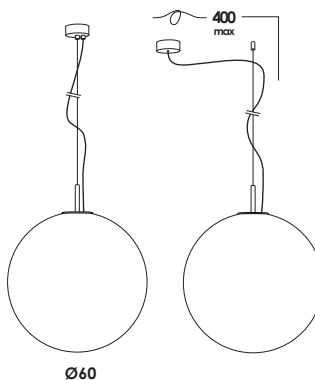

palla 60/so led
E27 max 60w
compatibile con lampade classe E→A+
fornito con lampada classe A+
compatible with lamps class E→A+
supplied with lamp class A+

palla 60/so led dec.
E27 max 60w
compatibile con lampade classe E→A+
fornito con lampada classe A+
compatible with lamps class E→A+
supplied with lamp class A+

cromo-bianco-latte acidato/ chrome-white etched	so00522
totalblack-bianco-latte acidato/totalblack-white etched	so00887
ottone grezzo non trattato-bianco-latte acidato	so01123
raw brass untreated-white etched	

cromo-bianco-latte acidato/ chrome-white etched	so00524
totalblack-bianco-latte acidato/totalblack-white etched	so00889
ottone grezzo non trattato-bianco-latte acidato	so01124
raw brass untreated-white etched	

inclusa lampada led cod. 068 - 30w 2600lm 2700k
included led lamp cod. 068 - 30w 2600lm 2700k