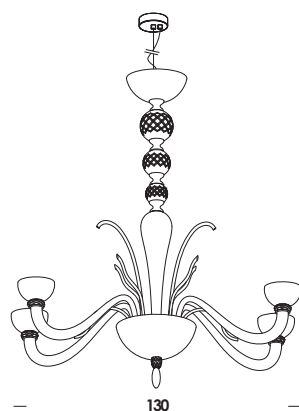

suspension and wall luminaire in murano blow-glasses colors white or black and crystal cutted of boemia part colors amber, blue-aqua, red and blue. iron chrome finished structure adjustable in height with iron cable. available courtesy led with double lighting.

infedele 72/ap3

3 G9 max 40w
compatibile con lampade classe C→A+
compatible with lamps class C→A+

finiture/finishes codice/code

cromo-bianco-latte/chrome-white ap00147
cromo-nero/chrome-black ap00148

infedele 72/ap6

6 G9 max 40w
compatibile con lampade classe C→A+
compatible with lamps class C→A+

cromo-bianco-latte/chrome-white ap00149
cromo-nero/chrome-black ap00150

250
max

infedele 130/s4

4 G9 max 40w
compatibile con lampade classe C→A+
compatible with lamps class C→A+

cromo-bianco-latte/chrome-white so00420
cromo-nero/chrome-black so00421

100

infedele 130/s4 led

4 G9 max 40w
+ 3 led cortesia/courtesy
1,2w 350mA 90lm 3000k
doppia accensione/double lighting
compatibile con lampade classe C→A+
fornito con modulo led
integrato di classe A+
compatible with lamps class C→A+
this luminaire contains built-in led A+

cromo-bianco-latte/chrome-white so00864
cromo-nero/chrome-black so00865

250
max

infedele 130/s8

8 G9 max 40w
compatibile con lampade classe C→A+
compatible with lamps class C→A+

cromo-bianco-latte/chrome-white so00422
cromo-nero/chrome-black so00423

100

infedele 130/s8 led

8 G9 max 40w
+ 3 led cortesia/courtesy
1,2w 350mA 90lm 3000k
doppia accensione/double lighting
compatibile con lampade classe C→A+
fornito con modulo led
integrato di classe A+
compatible with lamps class C→A+
this luminaire contains built-in led A+

cromo-bianco-latte/chrome-white so00866
cromo-nero/chrome-black so00867