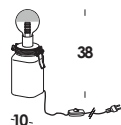

barattolo 10/lp led on/off

E27 max 60w

compatibile con lampade classe E→A+

fornito con lampada classe A+

compatible lamps class E→A+

supplied with lamp class A+

finiture/finishes

codice/code

cromo-cavo bianco-grigio/chrome-white-grey cable

lp00001

cromo-cavo bianco-nero/chrome-white-black cable

lp00002

cromo-cavo blu/chrome-blue cable

lp00005

cromo-cavo rosso/chrome-red cable

lp00003

cromo-cavo trasparente/chrome-clear cable

lp00004

fornito con lampada led chiara 1/2 cupola argentata superiore cod. lamled038G120 4w 240lm 2700k
supplied with led clear lamp 1/2 top silver dome cod. lamled038 G120 4w 240lm 2700k