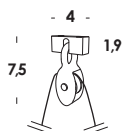

302 accessorio
carrucola con fissaggio

carrucola in metallo nichelato grezzo con gola di scorrimento in nylon per cavo Ø 0,6cm max completa di supporto nichelato di fissaggio a soffitto (tasselli inclusi) - rif. tiramisù

acc00499

pulley wheel in metal nikel raw and roller in nylon for cord Ø 0,6cm max including ceiling fixing support (fishers included rif. tiramisù