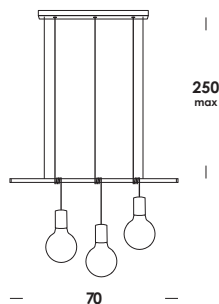

suspension luminaire with iron structure adjustable in lenght chrome finished, electric cables colors on demand between available. also painted totalwhite or totalblack. componible barra module 70-140cm for long continuity solutions. others lenghts, number lights on demand.