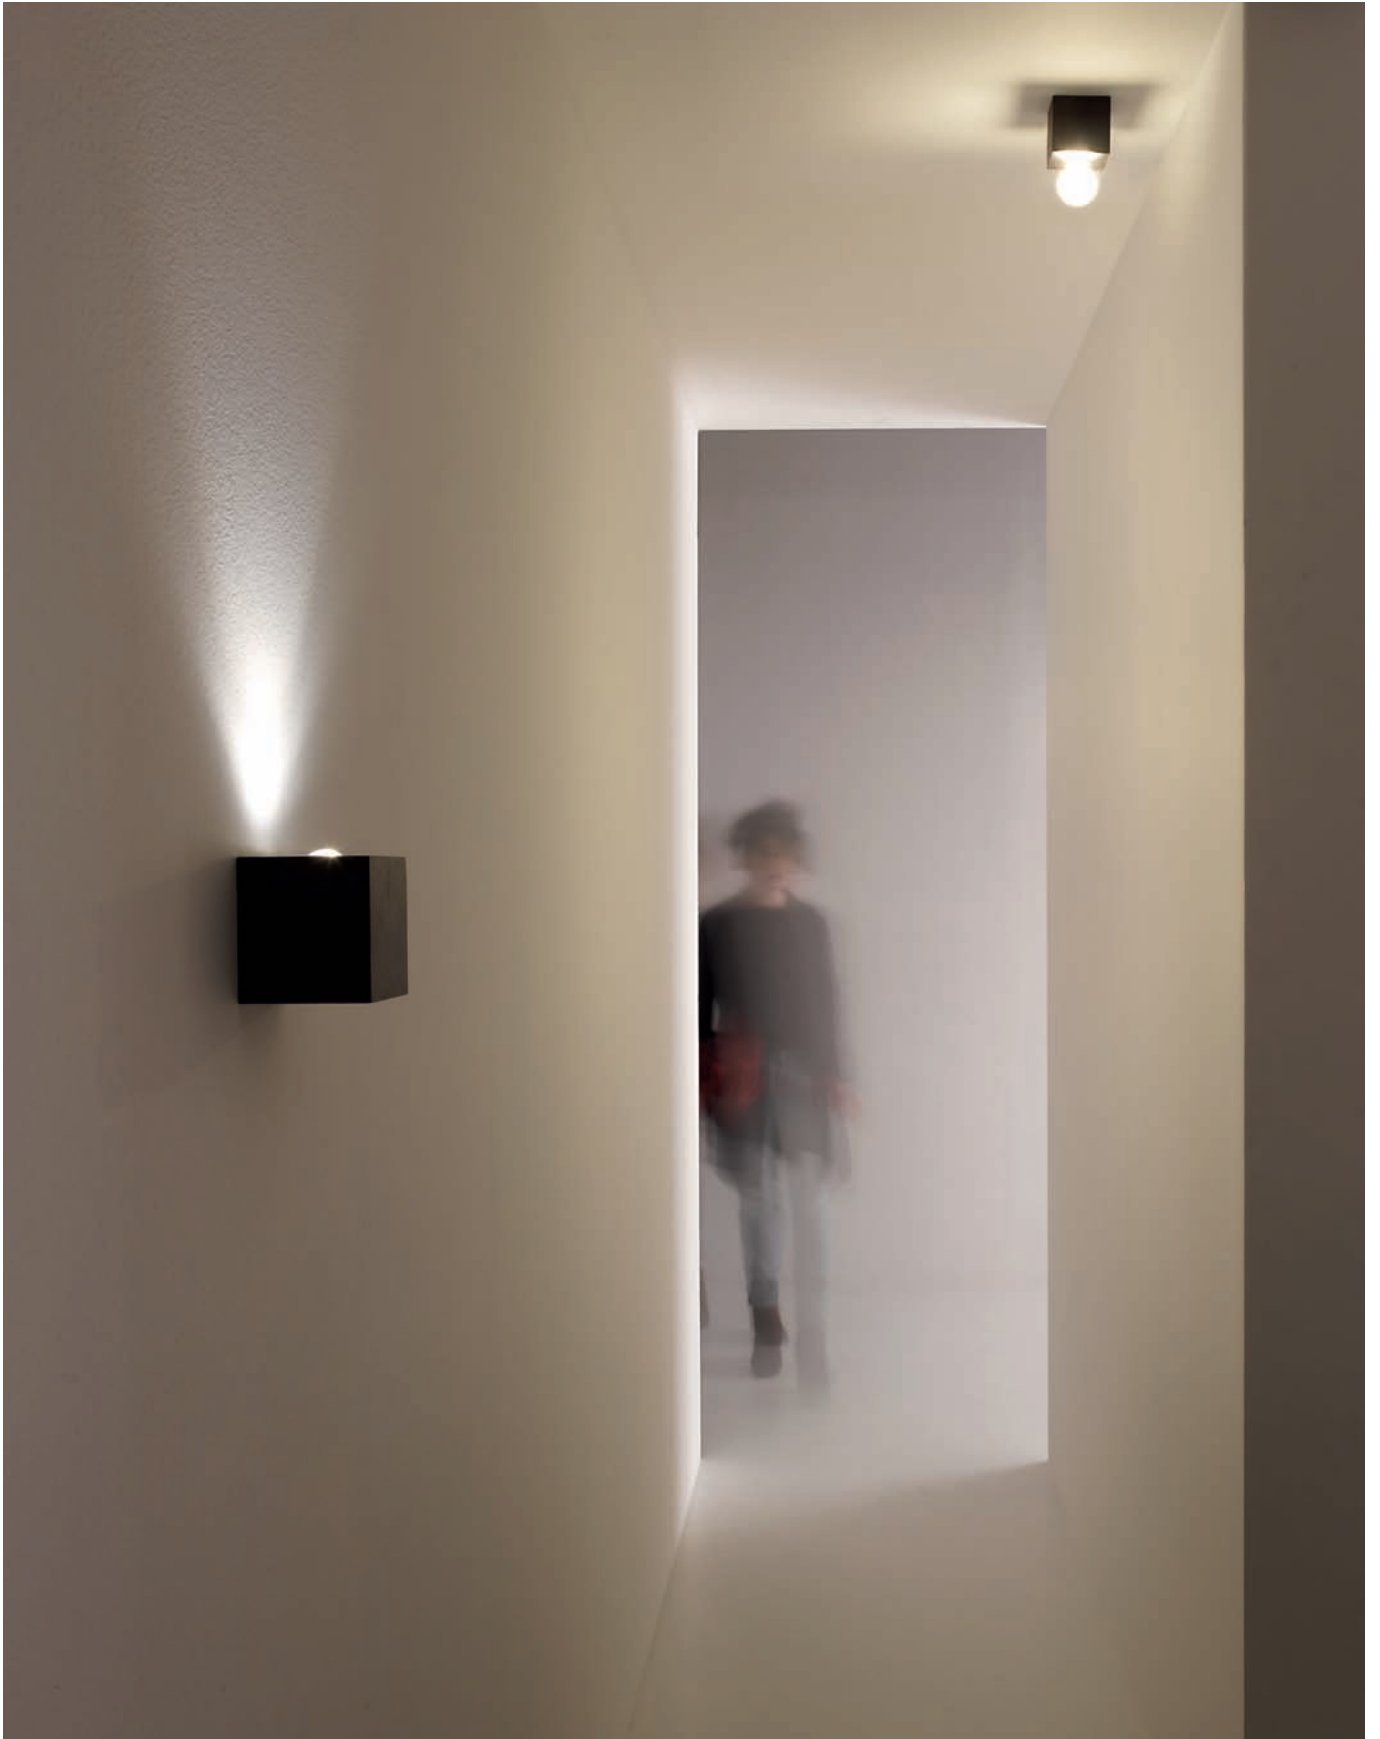

2 x 2,5w 700mA 270lm 2700k
biemissione/biemission
fornito con modulo led
integrato di classe A+
this luminaire contains built-in led A+

bianco-rovere sbiancato/white-white oak wood	ap00563
nero-colore wengè/black-color wengè	ap00564
bianco-bianco-matt/white-white-matt	ap00565
nero-nero-matt/black-black-matt	ap00566

cubo 10/pl led

2,5w 700mA 270lm 2700k
fornito con modulo led
integrato di classe A+
this luminaire contains built-in led A+

bianco-rovere sbiancato/white-white oak wood	pl01465
nero-colore wengè/black-color wengè	pl01466
bianco-bianco-matt/white-white-matt	pl01467
nero-nero-matt/black-black-matt	pl01468