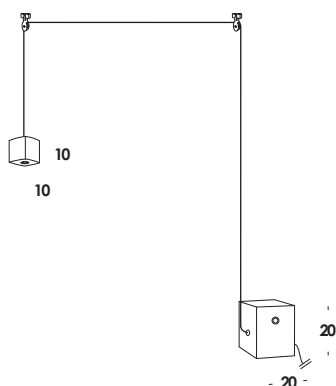

tiramisù 20/ph1 led on/off
3,7w 350mA 380lm 2700k
fornito con modulo led
integrato di classe A+
this luminaire contains built-in led A+

302 accessorio carrucola

finiture/finishes codice/code

cemento naturale-ottica 180°-cavo nero lp00221
natural cement-optic 180°-cable black

cemento naturale-ottica 180°-cavo nero so01189
natural cement-optic 180°-cable black

versione ad 1 carrucola/single pulley
cemento naturale-ottica 180°-cavo arancio 1000cm ph00096
natural cement-optic 180°-cable orange 1000cm

versione a 2 carrucole/double pulleys
cemento naturale-ottica 180°-cavo arancio 1000cm ph00111
natural cement-optic 180°-cable orange 1000cm

carrucola in metallo nichelato grezzo acc00499
completa di supporto nichelato
pulley wheel in metal nikel raw
including ceiling fixing support

a richiesta con potenze superiori con maggiorazione
powerfull led with surcharge on demand