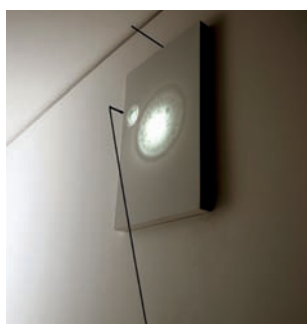

acc00500

letter in A.430 polished with clear nylon wire to hang over + magnetic support length 200cm - rif. close-up

305 accessorio
tela piccola

tela bianca tramata con spalla in legno 5cm - dimensione 40x50x5cm
rif. close-up