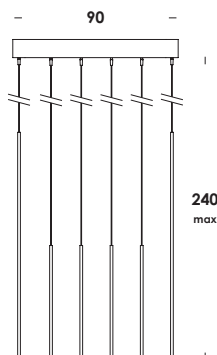

tubetto 90/s6

6x3w 700mA 180lm 2700k
fornito con modulo led
integrato di classe A+
this luminaire contains built-in led A+

finiture/finishes	codice/code
<i>totalwhite</i>	so00971
<i>totalblack</i>	so00972
giallo-cavo bianco/<i>yellow-white cable</i>	so01112
arancio-cavo bianco/<i>orange-white cable</i>	so01113
rosso-cavo bianco/<i>red-white cable</i>	so01114
verde-cavo bianco/<i>green-white cable</i>	so01115
ottone grezzo non trattato-cavo nero <i>raw brass untreated-black cable</i>	so00974
ramato-cavo bianco/<i>copper-white cable</i>	so00976
cromo-cavo nero/<i>chrome-black cable</i>	so00973

<i>totalwhite</i>	so00960
<i>totalblack</i>	so00961
giallo-cavo bianco/<i>yellow-white cable</i>	so01104
arancio-cavo bianco/<i>orange-white cable</i>	so01105
rosso-cavo bianco/<i>red-white cable</i>	so01106
verde-cavo bianco/<i>green-white cable</i>	so01107
ottone grezzo non trattato-cavo nero <i>raw brass untreated-black cable</i>	so00963
ramato-cavo bianco/<i>copper-white cable</i>	so00964
cromo-cavo nero/<i>chrome-black cable</i>	so00962

<i>totalwhite</i>	so00965
<i>totalblack</i>	so00966
giallo-cavo bianco/<i>yellow-white cable</i>	so01108
arancio-cavo bianco/<i>orange-white cable</i>	so01109
rosso-cavo bianco/<i>red-white cable</i>	so01110
verde-cavo bianco/<i>green-white cable</i>	so01111
ottone grezzo non trattato-cavo nero <i>raw brass untreated-black cable</i>	so00970
ramato-cavo bianco/<i>copper-white cable</i>	so00969
cromo-cavo nero/<i>chrome-black cable</i>	so00967

finiture/finishes	codice/code
giallo-cavo nero/<i>yellow-black cable</i>	so01173
<i>altre finiture solo a richiesta/others finishes only on demand</i>