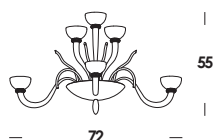

infedele - 2007

apparecchio a sospensione e parete, in vetro di murano colore bianco o nero e cristallo inciso di boemia nei colori a richiesta ambra, rosso, acqua-mare e blu e dettagli in acciaio finitura cromo. struttura regolabile in altezza su cavo di tenuta in acciaio. disponibile anche con led di cortesia e doppia accensione.

suspension and wall luminaire in murano blow-glasses colors white or black and crystal cutted of boemia part colors amber, blue-aqua, red and blue. iron chrome finished structure adjustable in height with iron cable. available courtesy led with double lighting.

infedele 72/ap3

3 G9 max 40w
compatibile con lampade classe C→A+
compatible with lamps class C→A+

finiture/finishes codice/code

cromo-bianco-latte/chrome-white ap00147
cromo-nero/chrome-black ap00148

infedele 72/ap6

6 G9 max 40w
compatibile con lampade classe C→A+
compatible with lamps class C→A+

cromo-bianco-latte/chrome-white ap00149
cromo-nero/chrome-black ap00150

250
max

infedele 130/s4

4 G9 max 40w
compatibile con lampade classe C→A+
compatible with lamps class C→A+

cromo-bianco-latte/chrome-white so00420
cromo-nero/chrome-black so00421

100

infedele 130/s4 led

4 G9 max 40w
+ 3 led cortesia/courtesy
1,2w 350mA 90lm 3000k
doppia accensione/double lighting
compatibile con lampade classe C→A+
fornito con modulo led
integrato di classe A+
compatible with lamps class C→A+
this luminaire contains built-in led A+

cromo-bianco-latte/chrome-white so00864
cromo-nero/chrome-black so00865

250
max

infedele 130/s8

8 G9 max 40w
compatibile con lampade classe C→A+
compatible with lamps class C→A+

cromo-bianco-latte/chrome-white so00422
cromo-nero/chrome-black so00423

100

infedele 130/s8 led