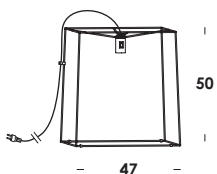

ideatelaio cubo 50/lp on-off
E27 max 60w
cavo/cable L=250cm
compatibile con lampade classe E→A+
compatible lamps class E→A+

totalwhite lp00263
totalblack lp00264
brunito verniciato-cavo nero/old brass painted- black cable lp00265
cromo-colori cavi a scelta /chrome-color cables choice lp00266