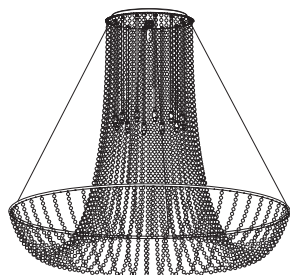

155
max

130

gioiello 130/so

12 G9 max 60w

compatibile con lampade classe C→A+

compatible with lamps class C→A+

cromo-naturale/chrome-clear

bianco lucido-bianco/white glossy-white

nero lucido-nero/black glossy-black

so00306

so00307

so00308

98 catene di perle in vetro/98 chains of beads in glass

a richiesta Ø 75-180/so
Ø 75-180/so on demand