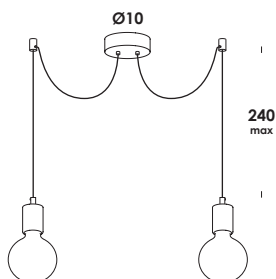

idea 10/s2 dec.
2 E27 max 60w
compatibile con lampade classe E→A+
compatible lamps class E→A+

<i>totalwhite</i>	so00320
<i>totalblack</i>	so00321
<i>brunito verniciato-cavo nero/old brass painted-cable black</i>	so00319
<i>cromo-colori cavi a scelta/chrome-color cables choice</i>	so00318
<i>ottone grezzo non trattato-cavo nero</i>	so01441
<i>raw brass untreated-cable black</i>	

466