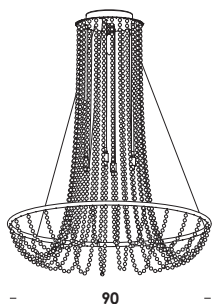

a richiesta Ø 30-50-80-100/pl
 Ø 30-50-80-100/pl on demand

155
max

90

gioiello 90/so

6 G9 max 60w

compatibile con lampade classe C→A+

compatible with lamps class C→A+

finiture/finishes