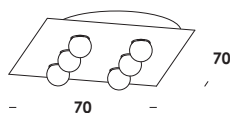

areaqua 70/sp led

6 E27 max 60w
compatibile con lampade classe E→A+
fornito con lampade led classe A+
compatible with lamps led class E→A+
supplied with lamps class A+

bianco/white
nero/black

sp00021
sp00022