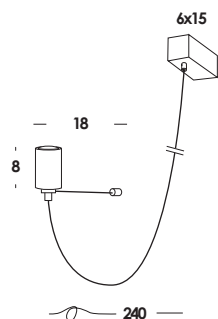

ideacemento 15/ap led dec.
3,7w 350mA 380lm 2700k
fornito con modulo led
integrato di classe A+
this luminaire contains built-in led A+

cemento naturale - cavo nero/solid cement-cable black ap00767

ideacemento 15/ap led dec.
3,7w 350mA 380lm 2700k
fornito con modulo led
integrato di classe A+
+ led cortesia/courtesy
3w 24V 280lm 2700k
doppia accensione/double lighting

cemento naturale - cavo nero/solid cement-cable black ap00774