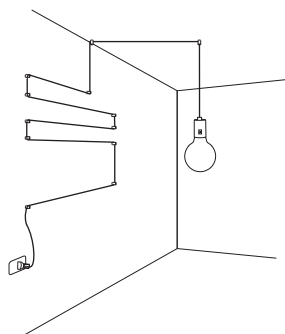

ideamillecinquecento 12/so
dec. on/off
E27 max 60w
compatibile con lampade classe E → A+
compatible lamps class E → A+

<i>totalwhite</i>	so00341
<i>totalblack</i>	so00342
brunito verniciato-cavo nero/<i>old brass painted - black cable</i>	so00931
cromo-colori cavi a scelta /<i>chrome-color cables choice</i>	so00340