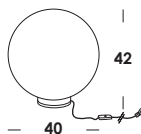

palla 40/lp led on/off

E27 max 60w
compatibile con lampade classe E→A+
fornito con lampada classe A+
compatible with lamps class E→A+
supplied with lamp class A+

cromo-bianco-latte acidato/chrome-white etched	lp00136
totalblack-bianco-latte acidato/totalblack-white etched	lp00226
ottone grezzo non trattato-bianco-latte acidato	lp00225
raw brass untreated-white etched	

inclusa lampada led cod. 055 - 18w 1700lm 2700k
included led lamp cod. 055 - 18w 1700lm 2700k