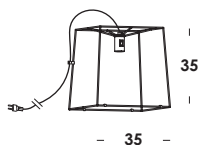

ideatelaio cubo 35/lp on-off
E27 max 60w
cavo/cable L=250cm
compatibile con lampade classe E→A+
compatible lamps class E→A+

totalwhite lp00260
totalblack lp00259
brunito verniciato-cavo nero/old brass painted- black cable lp00261
cromo-colori cavi a scelta /chrome-color cables choice lp00262