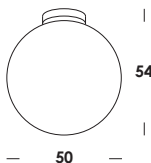

palla 50/pl led

E27 max 60w
compatibile con lampade classe E→A+
fornito con lampada classe A+
*compatible with lamps class E→A+
supplied with lamp class A+*

<i>totalwithe-bianco-latte acidato/totalwithe-white etched</i>	pl00345
<i>totalblack-bianco-latte acidato/totalblack-white etched</i>	pl01546
<i>ottone grezzo non trattato-bianco-latte acidato</i>	pl01545
<i>raw brass untreated-white etched</i>	

inclusa lampada led cod. 055 - 18w 1700lm 2700k
included led lamp cod. 055 - 18w 1700lm 2700k