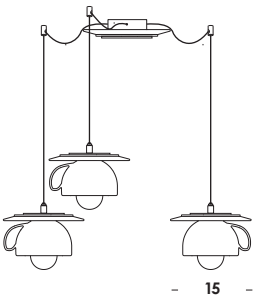

250
max

cappuccino 15/s3 led dec.
3 E14 max 40w
compatibile con lampade classe E→A+
fornito con lampada classe A+
*compatible with lamps class E→A+
supplied with lamp class A+*

Cromo-arancio/chrome-orange	so00110
Cromo-bianco/chrome-white	so00107
Cromo-blu/chrome-blue	so00111
Cromo-cromo/chrome-chrome	so00109
Cromo-nero/chrome-black	so00112
Cromo-rosso/chrome-red	so00114
Cromo-verde acido/chrome-green	so00113

cappuccinomaxi 17/s3 led dec.
3 E14 max 40w
compatibile con lampade classe E→A+
fornito con lampada classe A+
*compatible with lamps class E→A+
supplied with lamp class A+*

Cromo-arancio/chrome-orange	so00145
Cromo-bianco/chrome-white	so00144
Cromo-blu/chrome-blue	so00146
Cromo-cromo/chrome-chrome	so01079
Cromo-nero/chrome-black	so00147
Cromo-rosso/chrome-red	so00149
Cromo-verde acido/chrome-green	so00148