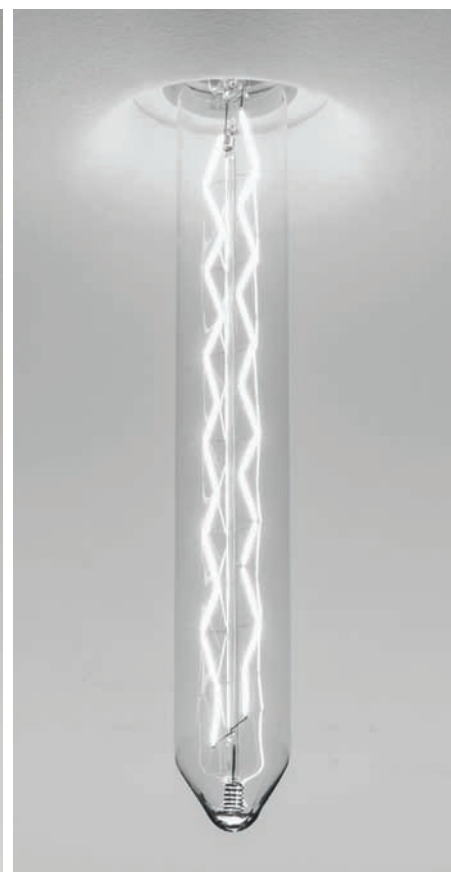

gesso e27 - 2014

incasso architettonico parete/soffitto con corpo in gesso a scomparsa nel controsoffitto rasato con malta. può accogliere diverse sorgenti con attacco E27 per ogni esigenza estetico-funzionale.

recessed wall/ceiling architectural luminaire white plaster body to flush on plasterboard. accommodate different light sources socket E27.

gesso e27/sp incasso
E27 max 60w
compatibile con lampade classe E→A+
compatible lamps class E→A+

finiture/finishes

gesso/plaster

codice/code

inc00003