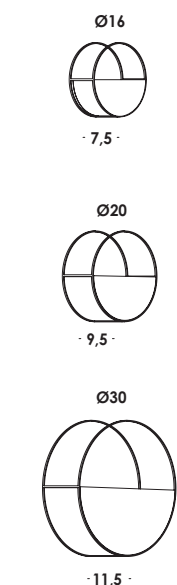

tambour 16/ap
9w 800lm 2700k - 230V
fornito con modulo led
integrato di classe A+
this luminaire contains built-in led A+

tambour 20/ap
13w 1150lm 2700k - 230V
fornito con modulo led
integrato di classe A+
this luminaire contains built-in led A+

tambour 30/ap
26w 2300lm 2700k - 230V
fornito con modulo led
integrato di classe A+
this luminaire contains built-in led A+

finiture/finishes	codice/code
<i>totalwhite</i>	lp00275
<i>totalblack</i>	lp00276
<i>ottone grezzo non trattato/nero</i>	lp00278
<i>natural raw brass untreated/black</i>	
<i>ottone grezzo non trattato/bianco</i>	lp00279
<i>natural raw brass untreated/white</i>	
<i>totalwhite</i>	lp00280
<i>totalblack</i>	lp00281
<i>ottone grezzo non trattato/nero</i>	lp00283
<i>natural raw brass untreated/black</i>	
<i>ottone grezzo non trattato/bianco</i>	lp00284
<i>natural raw brass untreated/white</i>	
<i>totalwhite</i>	lp00285
<i>totalblack</i>	lp00286
<i>ottone grezzo non trattato/nero</i>	lp00288
<i>natural raw brass untreated/black</i>	
<i>ottone grezzo non trattato/bianco</i>	lp00289
<i>natural raw brass untreated/white</i>	

63

<i>totalwhite</i>	ap00836
<i>totalblack</i>	ap00837
<i>ottone grezzo non trattato/nero</i>	ap00839
<i>natural raw brass untreated/black</i>	
<i>ottone grezzo non trattato/bianco</i>	ap00840
<i>natural raw brass untreated/white</i>	
<i>totalwhite</i>	ap00841
<i>totalblack</i>	ap00842
<i>ottone grezzo non trattato/nero</i>	ap00844
<i>natural raw brass untreated/black</i>	
<i>ottone grezzo non trattato/bianco</i>	ap00845
<i>natural raw brass untreated/white</i>	
<i>totalwhite</i>	ap00846
<i>totalblack</i>	ap00847
<i>ottone grezzo non trattato/nero</i>	ap00849
<i>natural raw brass untreated/black</i>	
<i>ottone grezzo non trattato/bianco</i>	ap00850
<i>natural raw brass untreated/white</i>