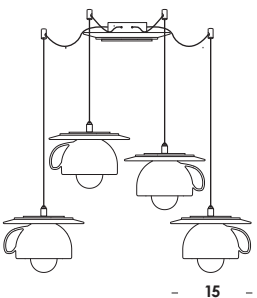

250
max

cappuccino 15/s4 led dec.
4 E14 max 40w
compatibile con lampade classe E→A+
fornito con lampada classe A+
*compatible with lamps class E→A+
supplied with lamp class A+*

Cromo-arancio/chrome-orange	so00118
Cromo-bianco/chrome-white	so00115
Cromo-blu/chrome-blue	so00119
Cromo-cromo/chrome-chrome	so00117
Cromo-nero/chrome-black	so00120
Cromo-rosso/chrome-red	so00122
Cromo-verde acido/chrome-green	so00121

cappuccinomaxi 17/s4 led dec.
4 E14 max 40w
compatibile con lampade classe E→A+
fornito con lampada classe A+
*compatible with lamps class E→A+
supplied with lamp class A+*

Cromo-arancio/chrome-orange	so00151
Cromo-bianco/chrome-white	so00150
Cromo-blu/chrome-blue	so00152
Cromo-cromo/chrome-chrome	so01080
Cromo-nero/chrome-black	so00153
Cromo-rosso/chrome-red	so00155
Cromo-verde acido/chrome-green	so00154

fornito con lampada led retrofit E14 cod.lamled073 opale 4w 430lm 2700k
supplied with bulb led retrofit E14 cod.lamled073 opal 4w 430lm 2700k

tutti i colori cavo a richiesta senza maggiorazione prezzo - piattino solo in ceramica bianco
all colors cable at no extra cost on demand - side-plate available only in white ceramic