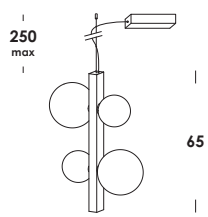

suspension luminaire adjustable in lenght on iron wire with alluminium structure painted totalwhite or totalblack or raw brass untreated. also floor and ceiling version. diffuser in blow glass opal triplex or clear.