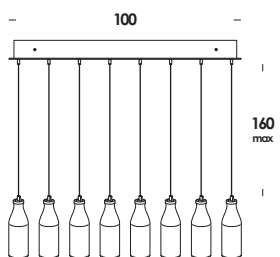

bottles 100/s8 led
8 E14 max 40w
compatibile con lampade classe E→A+
fornito con lampada classe A+
*compatible with lamps class E→A+
supplied with lamp class A+*

nichel-matt-vetro sabbato-cavo bianco nero so00020
nickel-matt-sandblasted glass-cable white black

fornito con lampada led retrofit E14 cod.lamled035 opale 4w 430lm 2700k
supplied with bulb led retrofit E14 cod.lamled035 opal 4w 430lm 2700k