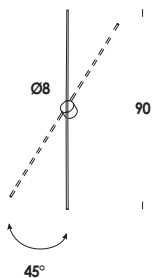

pic 90/sp
20w 1800lm 2700k
fornito con modulo led
integrato di classe A+
this luminaire contains built-in led A+

pic 90/sp dim.
20w 1800lm 2700k
fornito con modulo led
integrato di classe A+
this luminaire contains built-in led A+

<i>totalwhite</i>	sp00569
<i>totalblack</i>	sp00570