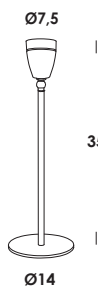

ptl E40 12/lp
3,7w 350mA. 380lm 2700k
fornito con modulo led
integrato di classe A+
this luminaire contains built-in led A+