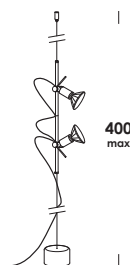

sospesastelo/ph2 on/off
2 E27 max 60w
compatibile con lampade classe E→A+
compatible lamps class E→A+

cromo-cavo trasparente/<i>chrome-cable clear</i>	ph00051
<i>totalblack</i>	ph00120
ottone grezzo non trattato - cavo trasparente <i>raw brass untreated - clear cable</i>	ph00280
ottone grezzo non trattato-nero - cavo nero <i>raw brass untreated-black - black cable</i>	ph00281