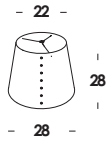

316 accessorio
ocono 28

diffusore in PMMA opale completo di struttura in acciaio verniciato
PMMA opal diffuser self-standing with iron structure

opale-nero/opal-black	acc00561
opale-giallo/opal-yellow	acc00562
opale-arancio/opal-orange	acc00563
opale-rosso/opal-red	acc00564
opale-verde/opal-green	acc00565
opale-cromo/opal chrome	acc00575