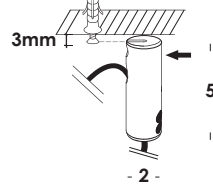

supporto a soffitto medio in alluminio dimensioni 2x5 cm per decentramento del cavo elettrico di alimentazione fino a Ø 0,7cm max (tassello incluso) - rif. idea

ceiling support-decentralization in aluminium 2x5 cm for electric cable until Ø 0,7cm max (screw anchor included) - rif. idea

bianco/white

acc00197

nero/black

acc00198

cromo/chrome

acc00196

oro/gold

acc00467

brunito verniciato/old brass painted

acc00468