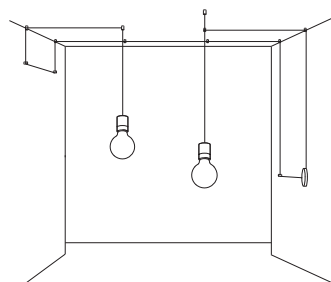

spazio 10/sp2 globo
2 x 4w 350mA 280lm 2700k
fornito con modulo led
integrato di classe A+
this luminaire contains built-in led A+

nero-vetro opale-2 cavi rosso 2x15m-inclusi 20 fissaggi a vite
black-opal glass-2 red cables 2x15m-20 pcs screw fixing included

sp00808

potenze superiori con maggiorazione
powerfull led with surcharge on demand

a richiesta ottica da 11°-30°-90° senza maggiorazioni
optic 11°-30°-90° without surcharges on demand

altri colori cavo coassiale - kevlar: nero, marrone, verde, arancio e viola senza maggiorazione
others coaxial cable kevlar colors: black, brown, green, orange and violet without surcharge