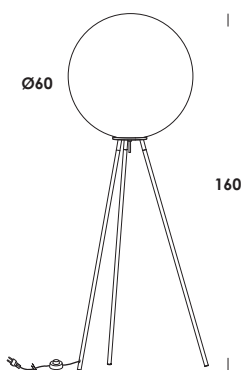

pallatre 60/ph 160 led on/off

E27 max 60w
compatibile con lampade classe E→A+
fornito con lampada classe A+
compatible with lamps class E→A+
supplied with lamp class A+

<i>totalwhite</i>	ph00325
<i>totalblack</i>	ph00326
ottone grezzo non trattato - cavo nero	ph00327
<i>raw brass untreated - black cable</i>	

inclusa lampada led - cod. lamled056 - 30w 2600lm 2700k
included led lamp - cod. lamled056 - 30w 2600lm 2700k