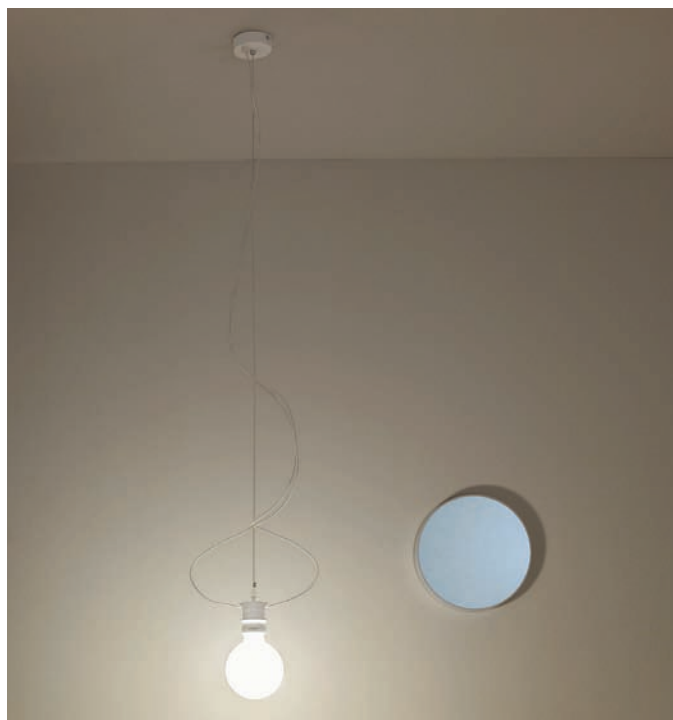

lumen 2000 - 2016

apparecchio a sospensione regolabile in altezza con corpo in pressofusione di alluminio e finiture verniciato brunito, *totalwhite*, *totalblack*, fornito con lampada led chiara mezza cupola sabbata. anche in versione led integrato con diffusore opale.

suspension luminaire adjustable in height with body in die-cast aluminium finished painted totalwhite, totalblack or old brass. supplied with lamp led half top dome sandblasted. also with integrated led module and opal diffuser.

lumen 12/so

E27 max 60w
compatibile con lampade classe E→A+
fornito con lampada di classe A+
compatible lamps class E→A+
supplied with lamp class A+

finiture/finishes	codice/code
<i>totalwhite</i>	so00437
<i>totalblack</i>	so01125
brunito verniciato-cavo nero/<i>old brass painted-black cable</i>	so01126

lumen 6/so led

3,7w 350mA 380lm 2700k
fornito con modulo led
integrato di classe A+
this luminaire contains built-in led A+

<i>totalwhite</i>	so01127
<i>totalblack</i>	so01128
brunito verniciato-cavo nero/<i>old brass painted-black cable</i>	so01129

501