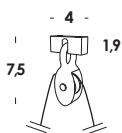

302 accessorio carrucola

finiture/finishes codice/code

cemento naturale-ottica 180°-cavo nero lp00221
natural cement-optic 180°-cable black