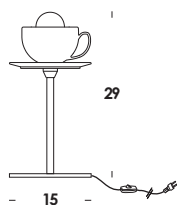

cappuccino stelo 15/lp led on/off

E14 max 40w
compatibile con lampade classe E→A+
fornito con lampada classe A+
compatible with lamps class E→A+
supplied with lamp class A+

cromo-arancio/chrome-orange	lp00025
cromo-bianco/chrome-white	lp00022
cromo-blu/chrome-blue	lp00026
cromo-cromo/chrome-chrome	lp00024
cromo-nero/chrome-black	lp00027
cromo-rosso/chrome-red	lp00029
cromo-verde acido/chrome-green	lp00028