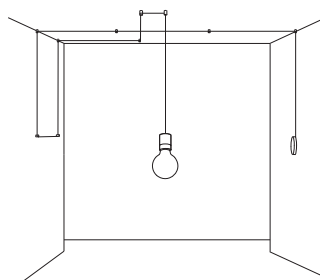

spazio 10/sp globo
4w 350mA 280lm 2700k
fornito con modulo led
integrato di classe A+
this luminaire contains built-in led A+

nero-vetro opale-cavo rosso 15m-inclusi 10 fissaggi a vite
black-opal glass-red cable 15m-10 pcs screw fixing included

sp00806