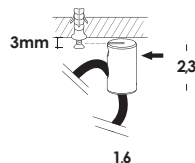

supporto a soffitto piccolo in alluminio dimensioni 1,6x2,3cm per decentramento del cavo elettrico di alimentazione fino a Ø 0,7cm max (tassello incluso).

ceiling support-decentralization in aluminium 1,6x2,3cm for electric cable until Ø 0,7cm max (screw anchor included).

- bianco/white acc00020
- nero/black acc00019
- cromo/chrome acc00018
- oro/gold acc00440
- brunito verniciato/old brass painted acc00441
- ottone naturale/natural brass acc00559

542