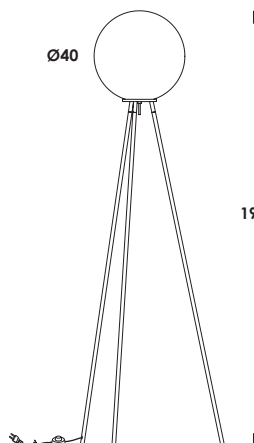

pallatre 40/ph 190 led on/off

E27 max 60w
compatibile con lampade classe E→A+
fornito con lampada classe A+
compatible with lamps class E→A+
supplied with lamp class A+

<i>totalwhite</i>	ph00305
<i>totalblack</i>	ph00306
ottone grezzo non trattato - cavo nero	ph00307
<i>raw brass untreated - black cable</i>	

inclusa lampada led - cod. lamled055 - 18w 1700lm 2700k
included led lamp - cod. lamled055 - 18w 1700lm 2700k