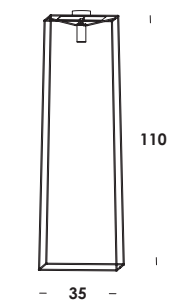

ideatelaio cubo 35/pl 110

E27 max 60w
compatibile con lampade classe E→A+
compatible lamps class E→A+

totalwhite
totalblack
brunito verniciato/old brass painted
cromo-chrome

pl01575
pl01576
pl01577
pl01578