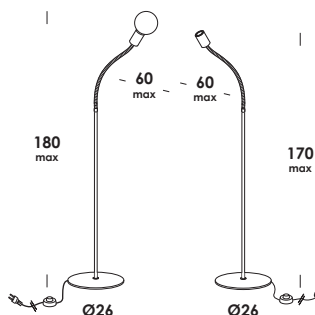

apparecchio da tavolo, pavimento, parete/soffitto e soffitto con braccio regolabile in acciaio finitura cromo, verniciato *totalwhite* o *totalblack*, brunito scuro-matt, ottone grezzo non trattato. interruttore on/off su cavo per la versione tavolo e pavimento. anche in versione led integrato.

table, floor, wall/ceiling and ceiling luminaire and structure with adjustable iron chrome finished, painted totalwhite or totalblack, old brass-matt, raw brass untreated. on/off switch on cable for table and floor version. also with led integrated.

flex 14/lp on/off tiretta
E27 max 60w
compatibile con lampade classe E→A+
compatible lamps class E→A+

finiture/finishes	codice/code
cromo/chrome	lp00082
brunito scuro-matt/old brass-matt	lp00682

flex 13/lp led on/off
led 3,7w 350mA 380lm 2700k
fornito con modulo led
integrato di classe A+
this luminaire contains built-in led A+

<i>totalwhite</i>	lp00683
<i>totalblack</i>	lp00684
cromo/chrome	lp00687
ottone grezzo non trattato-bianco/raw brass untreated-white	lp00685
ottone grezzo non trattato-nero/raw brass untreated-black	lp00686

315

flex 26/ph on/off
E27 max 60w
compatibile con lampade classe E→A+
compatible lamps class E→A+

<i>totalwhite</i>	ph00071
<i>totalblack</i>	ph00072
cromo/chrome	ph00010

flex 26/ph led on/off
7,5w 700mA 650lm 3000k
fornito con modulo led
integrato di classe A+
this luminaire contains built-in led A+

<i>totalwhite</i>	ph00074
<i>totalblack</i>	ph00075
cromo/chrome	ph00073

flex 10/ap tondo on/off tiretta
E27 max 60w
compatibile con lampade classe E→A+
compatible lamps class E→A+

cromo/chrome	ap00120
brunito scuro-matt/old brass-matt	ap00912