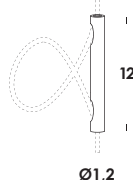

regolatore di altezza per cavo elettrico Ø 1cm max in acciaio finitura cromo

cable reel for electric cable Ø 1cm max steel chrome finish

acc00039