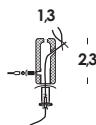

supporto a soffitto piccolo automatico in alluminio tornito finitura cromo per decentramento fune di tenuta sp. 1,2-1,5mm dimensioni 1,3x2,3cm (tassello incluso).

automatic small support decentralization aluminium chrome finished dimensions 1,3x2,3cm for iron wire sp.1,2-1,5mm (screw anchor included).

- bianco/white acc00433
- nero/black acc00434
- cromo/chrome acc00016
- brunito verniciato/old brass painted acc00438