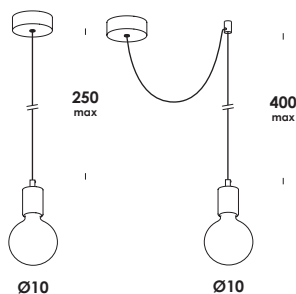

idea 12/lp on/off
 E27 max 60w
 compatibile con lampade classe E→A+
 compatible lamps class E→A+

finiture/finishes	codice/code
<i>totalwhite</i>	lp00184
<i>totalblack</i>	lp00185
brunito verniciato-cavo nero/old brass painted-cable black	lp00186
cromo/chrome	lp00091
ottone grezzo non trattato-cavo nero	lp00691
raw brass untreated-cable black	