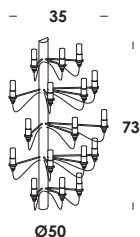

scar 50/ap17

17 E14 max 40w
compatibile con lampade classe E→A+
fornito con lampade classe A+
compatible lamps class E→A+
supplied with lamps class A+

cromo-cavo trasparente/<i>chrome-cable clear</i>	ap00665
<i>totalblack</i>	ap00666
ottone grezzo non trattato-nero/<i>raw brass untreated-black</i>	ap00918

337