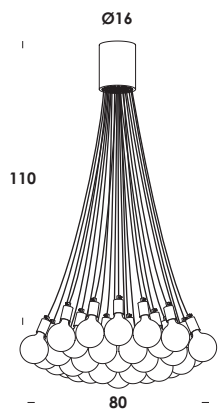

apparecchio parete, soffitto e sospensione con quarantuno o sessantuno luci. coprifilo in metacrilato e dettagli in acciaio finitura cromo, oro, *totalwhite*, *totalblack* o *brunito verniciato*. doppia accensione.

wall, ceiling and suspension luminaire with fortyone or sixtyone lights. metacrylate ceiling canopy and iron details chrome finished, gold, *totalwhite*, *totalblack* or old brass painted. double lighting.

e41 80/pl 110

41 E27 max 25w
doppia accensione/*double lighting*
compatibile con lampade classe E→A+
compatible lamps class E→A+

finiture/finishes	codice/code

<i>totalwhite</i>	pl00147
<i>totalblack</i>	pl00148
brunito verniciato-cavo nero/<i>old brass painted-cable black</i>	pl01476
cromo-cavi multicolore/<i>chrome-cables multicolor</i>	pl00142
oro-cavi oro/<i>gold-cables gold</i>	pl00146