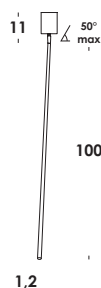

tubetto 100/pl

3w 700mA 180lm 2700k
fornito con modulo led
integrato di classe A+
this luminaire contains built-in led A+

<i>totalwhite</i>	pl00590
<i>totalblack</i>	pl00591
giallo/yellow	pl01527
arancio/orange	pl01528
rosso/red	pl01529
verde/green	pl01530
ottone grezzo non trattato/ raw brass untreated	pl01503
ramato/copper	pl01504
cromo/chrome	pl00589