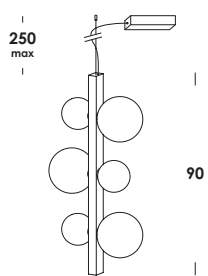

ics 90/so

6 G9 max 40w
compatibile con lampade classe C→A+
compatible with lamps class C→A+

<i>totalwhite</i> - bianco-latte/opal	so01358
<i>totalwhite</i> - trasparente/clear	so01359
<i>totalblack</i> - bianco-latte/opal	so01360
<i>totalblack</i> - trasparente/clear	so01361
ottone grezzo non trattato - bianco-latte <i>natural raw brass untreated/opal</i>	so01362
ottone grezzo non trattato - trasparente <i>natural raw brass untreated/clear</i>	so01363