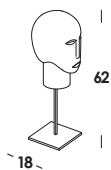

apparecchio da tavolo con struttura in acciaio finitura galvanica brunito scuro antico o ottone verniciato e diffusore in vetro soffiato bianco-latte *triplex* o nero. *dimmer on/off* sulla struttura per la versione con diffusore bianco-latte, o sul cavo per la versione con diffusore nero. lampada inclusa.

table luminaire with iron structure finished in burnished dark-antique galvanized or painted brass and diffuser in blown glass opal or black. on/off switch on the structure for version with white diffuser or on cable for version with black diffuser. lamp included.

dedo 18/lp *on/off dim*

E27 max 60w
compatibile con lampade classe E→A+
compatible lamps class E→A+
fornito con lampada di classe C
supplied with lamp class C

finiture/finishes codice/code

brunito scuro antico-opale/<i>burnished dark-antique - opal</i>	lp00680
brunito scuro antico-nero/<i>burnished dark-antique - black</i>	lp00681
ottone verniciato-opale/<i>brass painted-opal</i>	lp00678
ottone verniciato-nero/<i>brass painted-black</i>	lp00679

dedo 18 oggetto dim 18x62cm

brunito scuro antico-opale/<i>burnished dark-antique - opal</i>	obj00018
brunito scuro antico-nero/<i>burnished dark-antique - black</i>	obj00021
ottone verniciato-opale/<i>brass painted-opal</i>	obj00022
ottone verniciato-nero/<i>brass painted-black</i>	obj00023

247