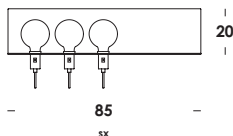

hob 85/ap sx
3 E27 max 60w
compatibile con lampade classe E→A+
compatible with lamps class E→A+

<i>totalwhite</i>	ap00736
<i>totalblack</i>	ap00737
ottolato brunito spazzolato-<i>matt</i>/old brassed brushed-<i>matt</i>	ap00738