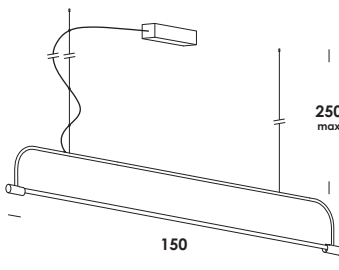

t-five 150/so
G5 22w ac100 ~ 240V 2700k 2420lm 140°
fornito con lampada tubolare led
sostituibile classe A+
*supplied with tubular led lamp
replaceable class A+*

<i>totalwhite</i>	so00952
<i>totalblack</i>	so00953
brunito verniciato/<i>old brass painted</i>	so00954
ottone verniciato/<i>brass painted</i>	so01011

fornite con lampada tubolare opale led G5 cod. lamled063 22w 2420lm 2700k
supplied with tubular opal led lamp G5 cod. lamled063 22w 2420lm 2700k