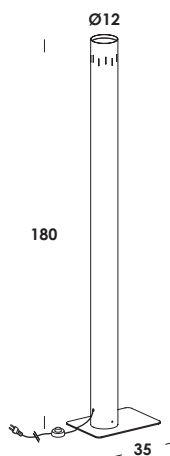

c-yl 12/ph 180
22,5w 1850lm 3000k - 230V
fornito con modulo led
integrato di classe A+
this luminaire contains built-in led A+

totalwhite	ph00082
totalblack	ph00083
brunito verniciato/old brass painted	ph00084

c-yl 12/ph 180 touch dim
37w 5300lm 2700k - 230V
fornito con modulo led
integrato di classe A+
this luminaire contains built-in led A+

totalwhite	ph00085
totalblack	ph00086
brunito verniciato/old brass painted	ph00087