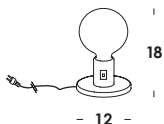

idea 12/lp on/off
E27 max 60w
compatibile con lampade classe E→A+
compatible lamps class E→A+

finiture/finishes	codice/code
<i>totalwhite</i>	lp00184
<i>totalblack</i>	lp00185
brunito verniciato-cavo nero/old brass painted-cable black	lp00186
cromo/chrome	lp00091
ottone grezzo non trattato-cavo nero	lp00691
raw brass untreated-cable black