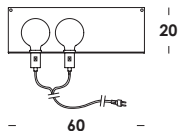

hob 60/ap dec. on/off sx
2 E27 max 60w
compatibile con lampade classe E→A+
compatible with lamps class E→A+

ottone grezzo non trattato/raw brass untreated

ap00747

32