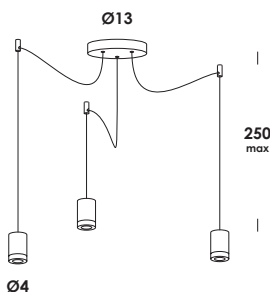

idealed 13/s3 dec.
3 x 2,5w 700mA 270lm 2700k
fornito con modulo led
integrato di classe A+
this luminaire contains built-in led A+

<i>totalwhite</i>	so00378
<i>totalblack</i>	so00377
<i>brunito spazzolato-matt-nero/old brass brushed-matt-black</i>	so00936
<i>cromo-cavo trasparente/chrome-cable clear</i>	so00379
<i>oro-cavo bianco/gold-cable white</i>	so00380