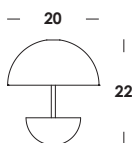

dondolino 20/lp *on/off*
5 x 1w 350mA 90lm 2700k
fornito con modulo led
integrato di classe A+
this luminaire contains built-in led A+