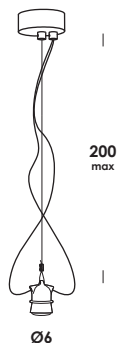

lumen 2000 - 2016

apparecchio a sospensione regolabile in altezza con corpo in pressofusione di alluminio e finiture verniciato brunito, *totalwhite*, *totalblack*, fornito con lampada led chiara mezza cupola sabbata. anche in versione led integrato con diffusore opale.

suspension luminaire adjustable in height with body in die-cast aluminium finished painted totalwhite, totalblack or old brass. supplied with lamp led half top dome sandblasted. also with integrated led module and opal diffuser.

lumen 12/so

E27 max 60w
compatibile con lampade classe E→A+
fornito con lampada di classe A+
compatible lamps class E→A+
supplied with lamp class A+

finiture/finishes	codice/code
<i>totalwhite</i>	so00437
<i>totalblack</i>	so01125
brunito verniciato-cavo nero/<i>old brass painted-black cable</i>	so01126

lumen 6/so led

3,7w 350mA 380lm 2700k
fornito con modulo led
integrato di classe A+
this luminaire contains built-in led A+

<i>totalwhite</i>	so01127
<i>totalblack</i>	so01128
brunito verniciato-cavo nero/<i>old brass painted-black cable</i>	so01129

501