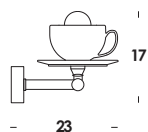

cappuccino 15/ap led

E14 max 40w
compatibile con lampade classe E→A+
fornito con lampada classe A+
compatible with lamps class E→A+
supplied with lamp class A+

cromo-arancio/chrome-orange	ap00007
cromo-bianco/chrome-white	ap00004
cromo-blu/chrome-blue	ap00008
cromo-cromo/chrome-chrome	ap00006
cromo-nero/chrome-black	ap00009
cromo-rosso/chrome-red	ap00011
cromo-verde acido/chrome-green	ap00010