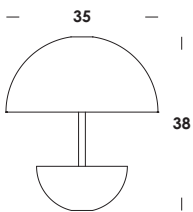

dondolo - 2010

apparecchio da tavolo con struttura in acciaio finitura cromo o verniciato *totalwhite*, *totalblack* con diffusore in PMMA opale. emissione indiretta con modulo led integrato, interruttore on/off su cavo elettrico. a richiesta con interruttore on/off touch-dimmer sulla struttura.

table luminaire with iron structure finished chrome or painted totalwhite or totalblack, diffuser in opal PMMA. indirect emission led module integrated. on/off switch on electric cable. also with on/off switch touch-dim on structure on demand.

dondolo 35/lp *on/off*
12,5w 24V 1100lm 2700k
fornito con modulo led
integrato di classe A+
this luminaire contains built-in led A+